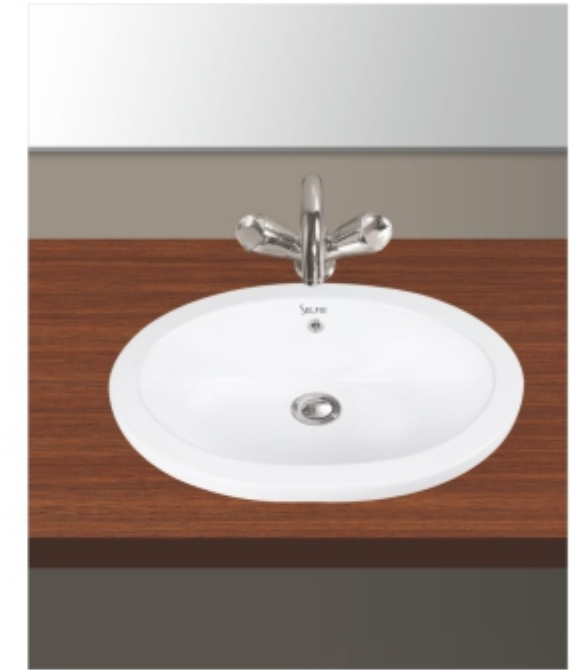

RAMBO

Size: | 560 x 415 x 210
in mm