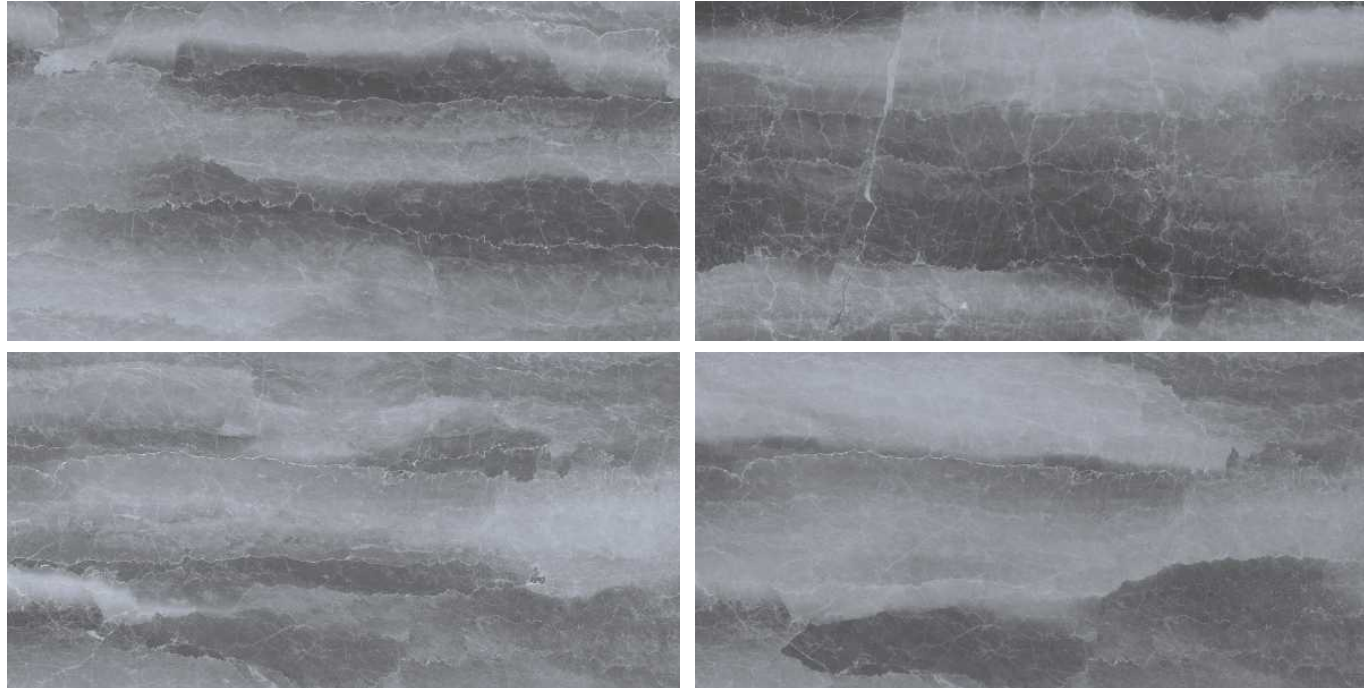

AMAZING
EXPERIENCE

600x1200mm
GLAZED VITRIFIED TILES

Fiona Brown

Glossy

shine your brightest

Fiona Grey

Glossy

shine your brightest