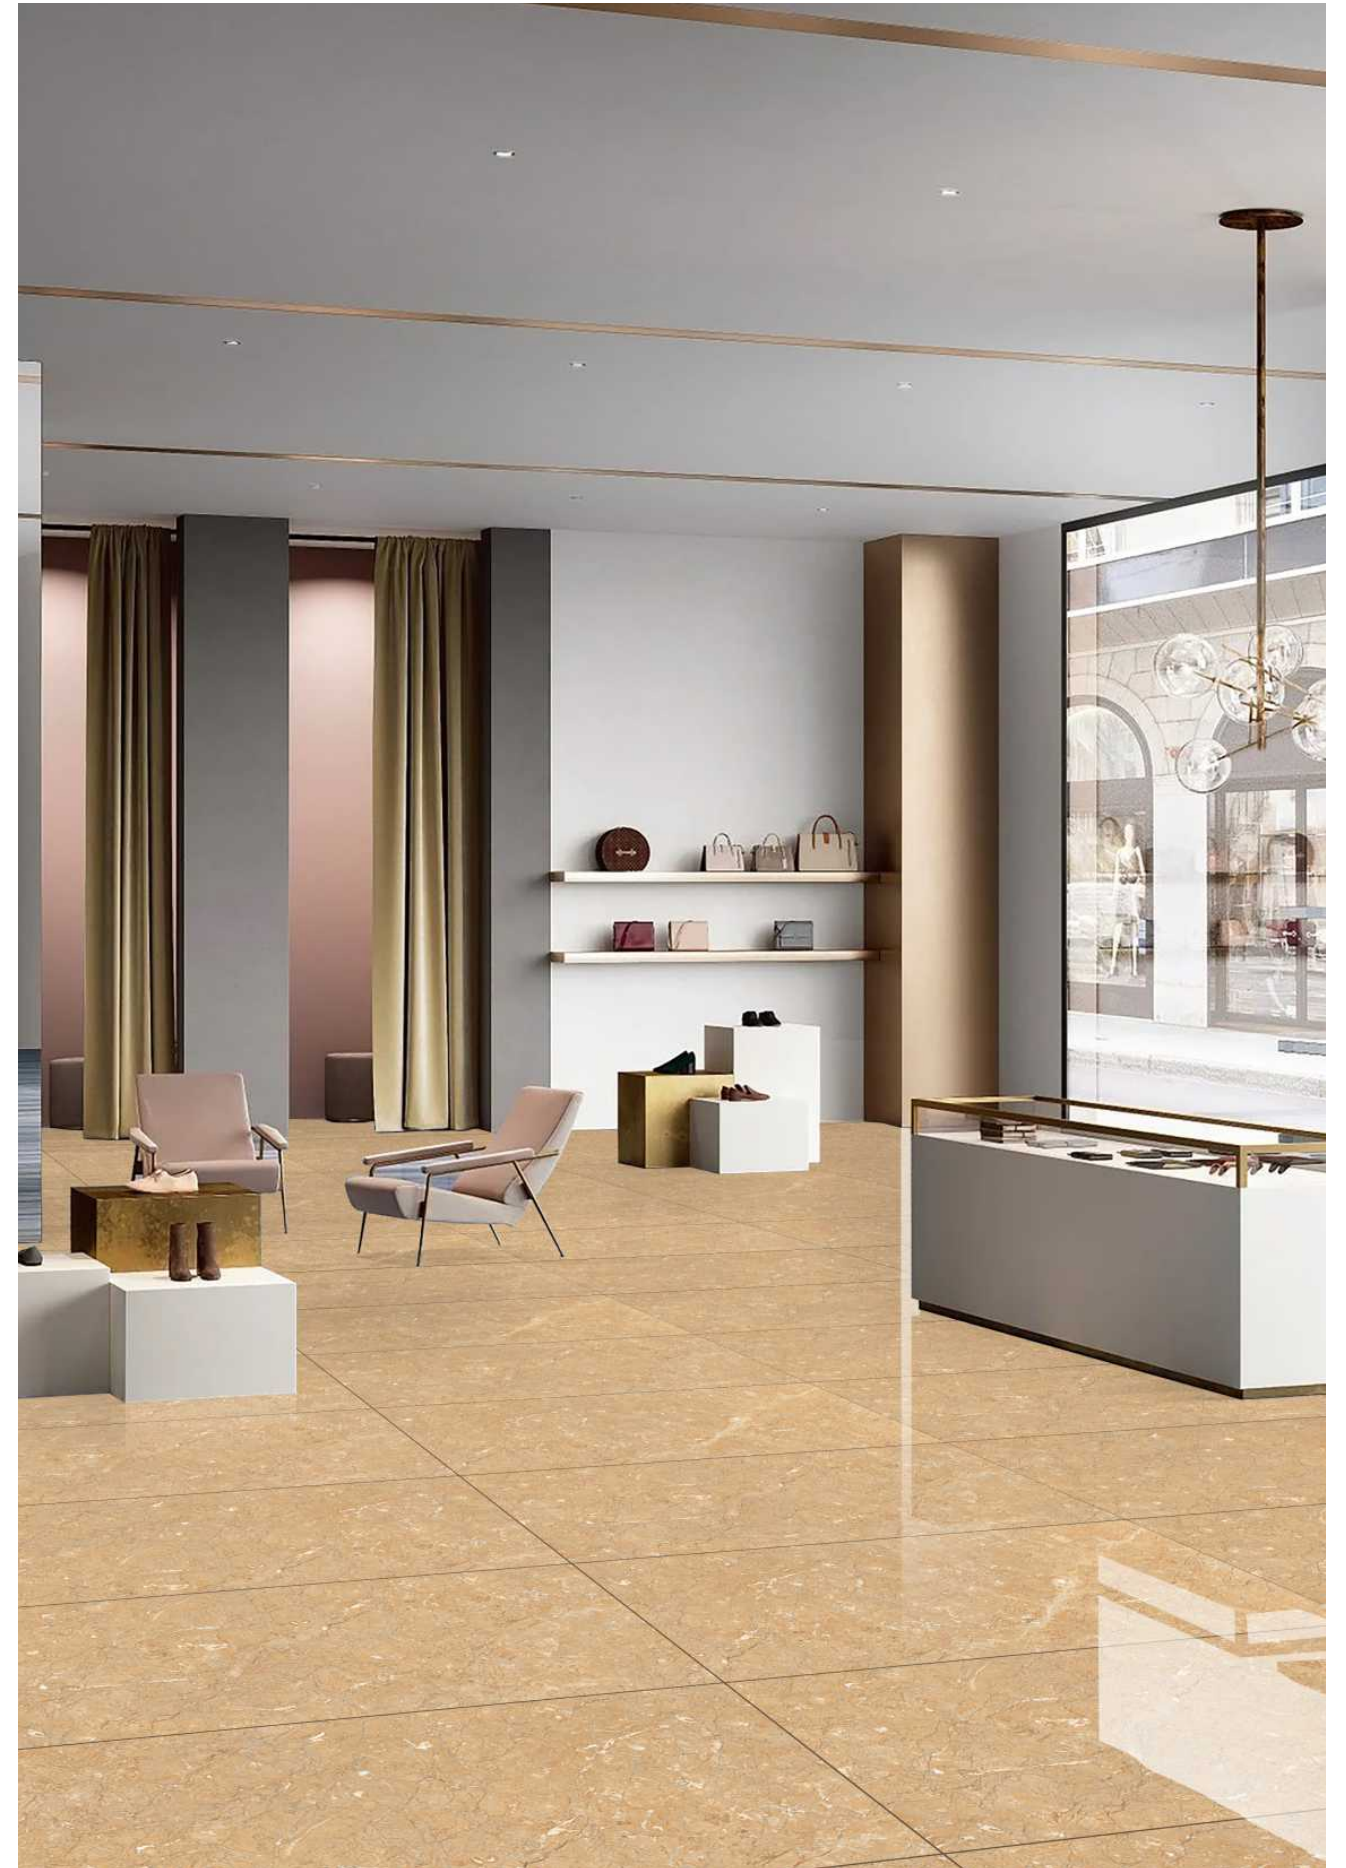

Glossy

shine your brightest

Emprador brown