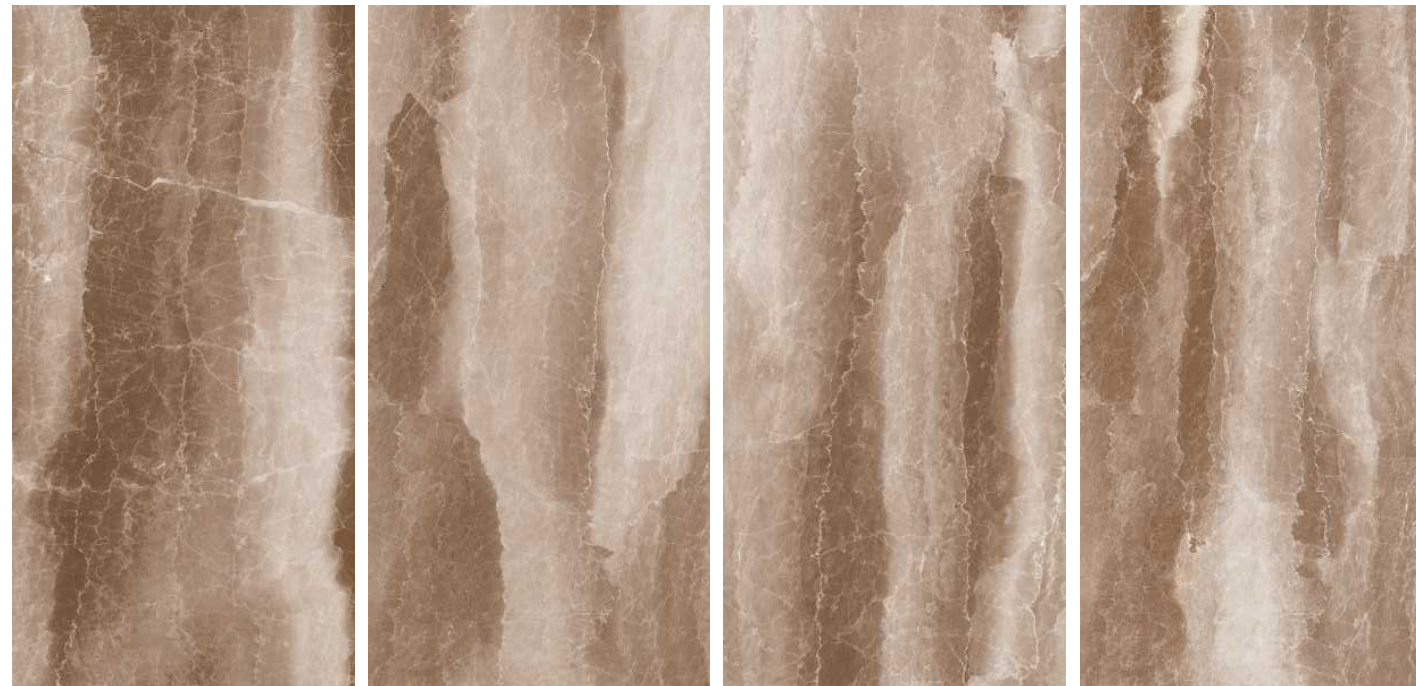

600x1200mm
GLAZED VITRIFIED TILES

Fiona Brown