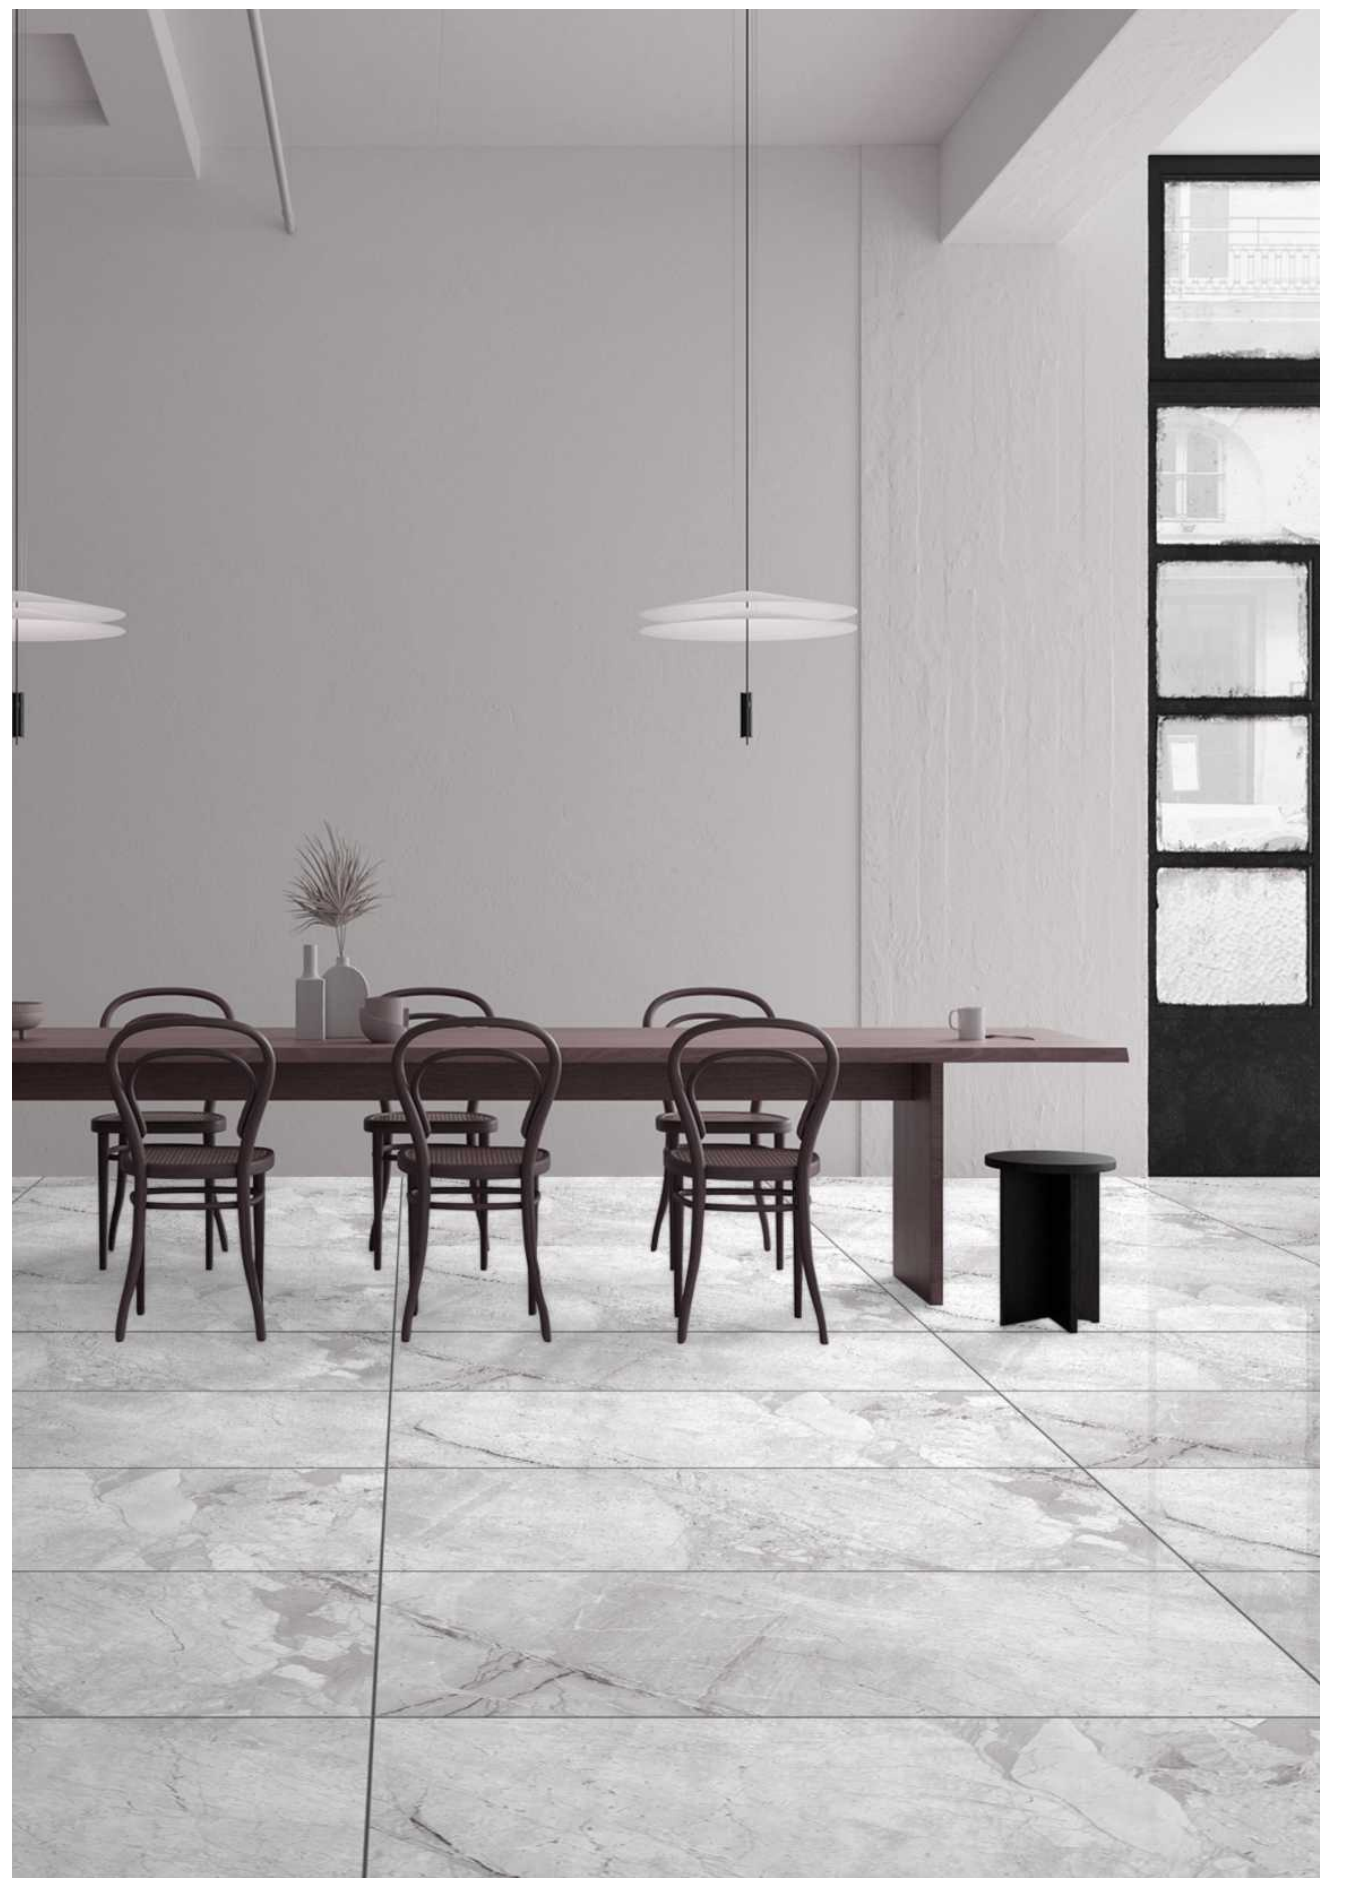

Glossy

shine your brightest

Amigo Grey