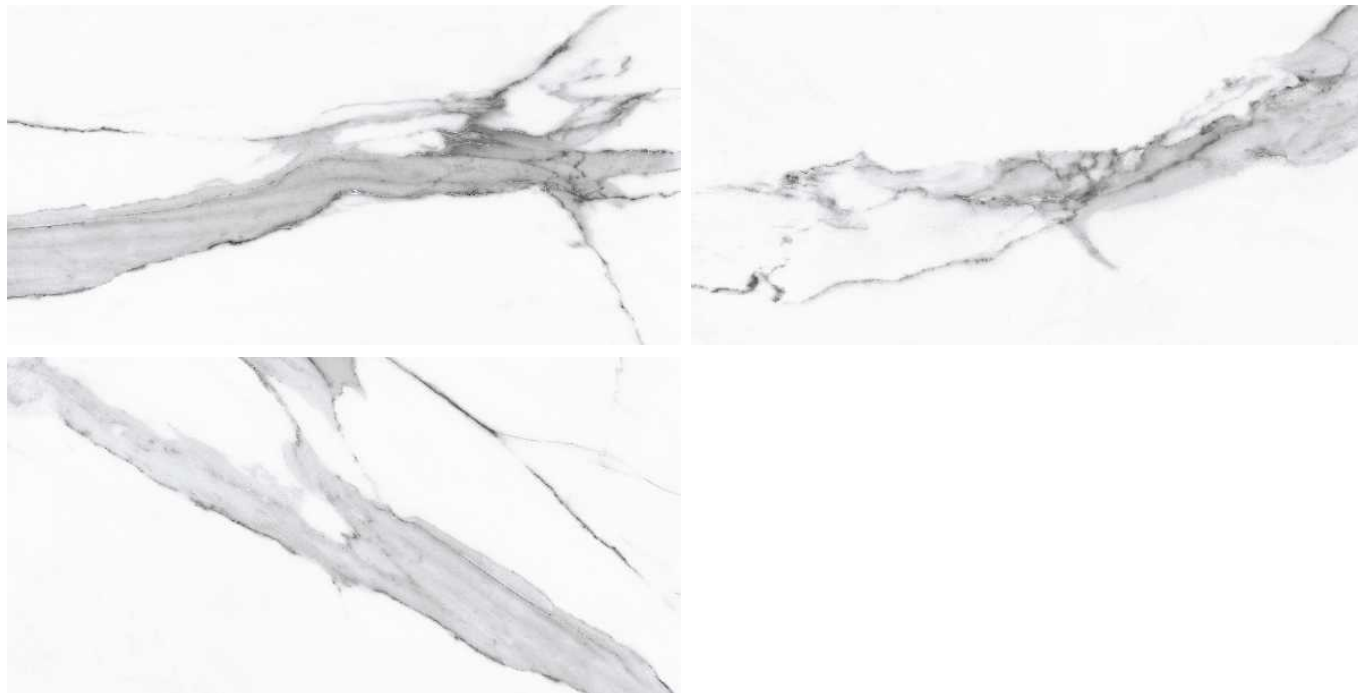

600x1200mm
GLAZED VITRIFIED TILES

Canberra Stone

Glossy

shine your brightest

Carma Tan

Glossy

shine your brightest

Casper Lava