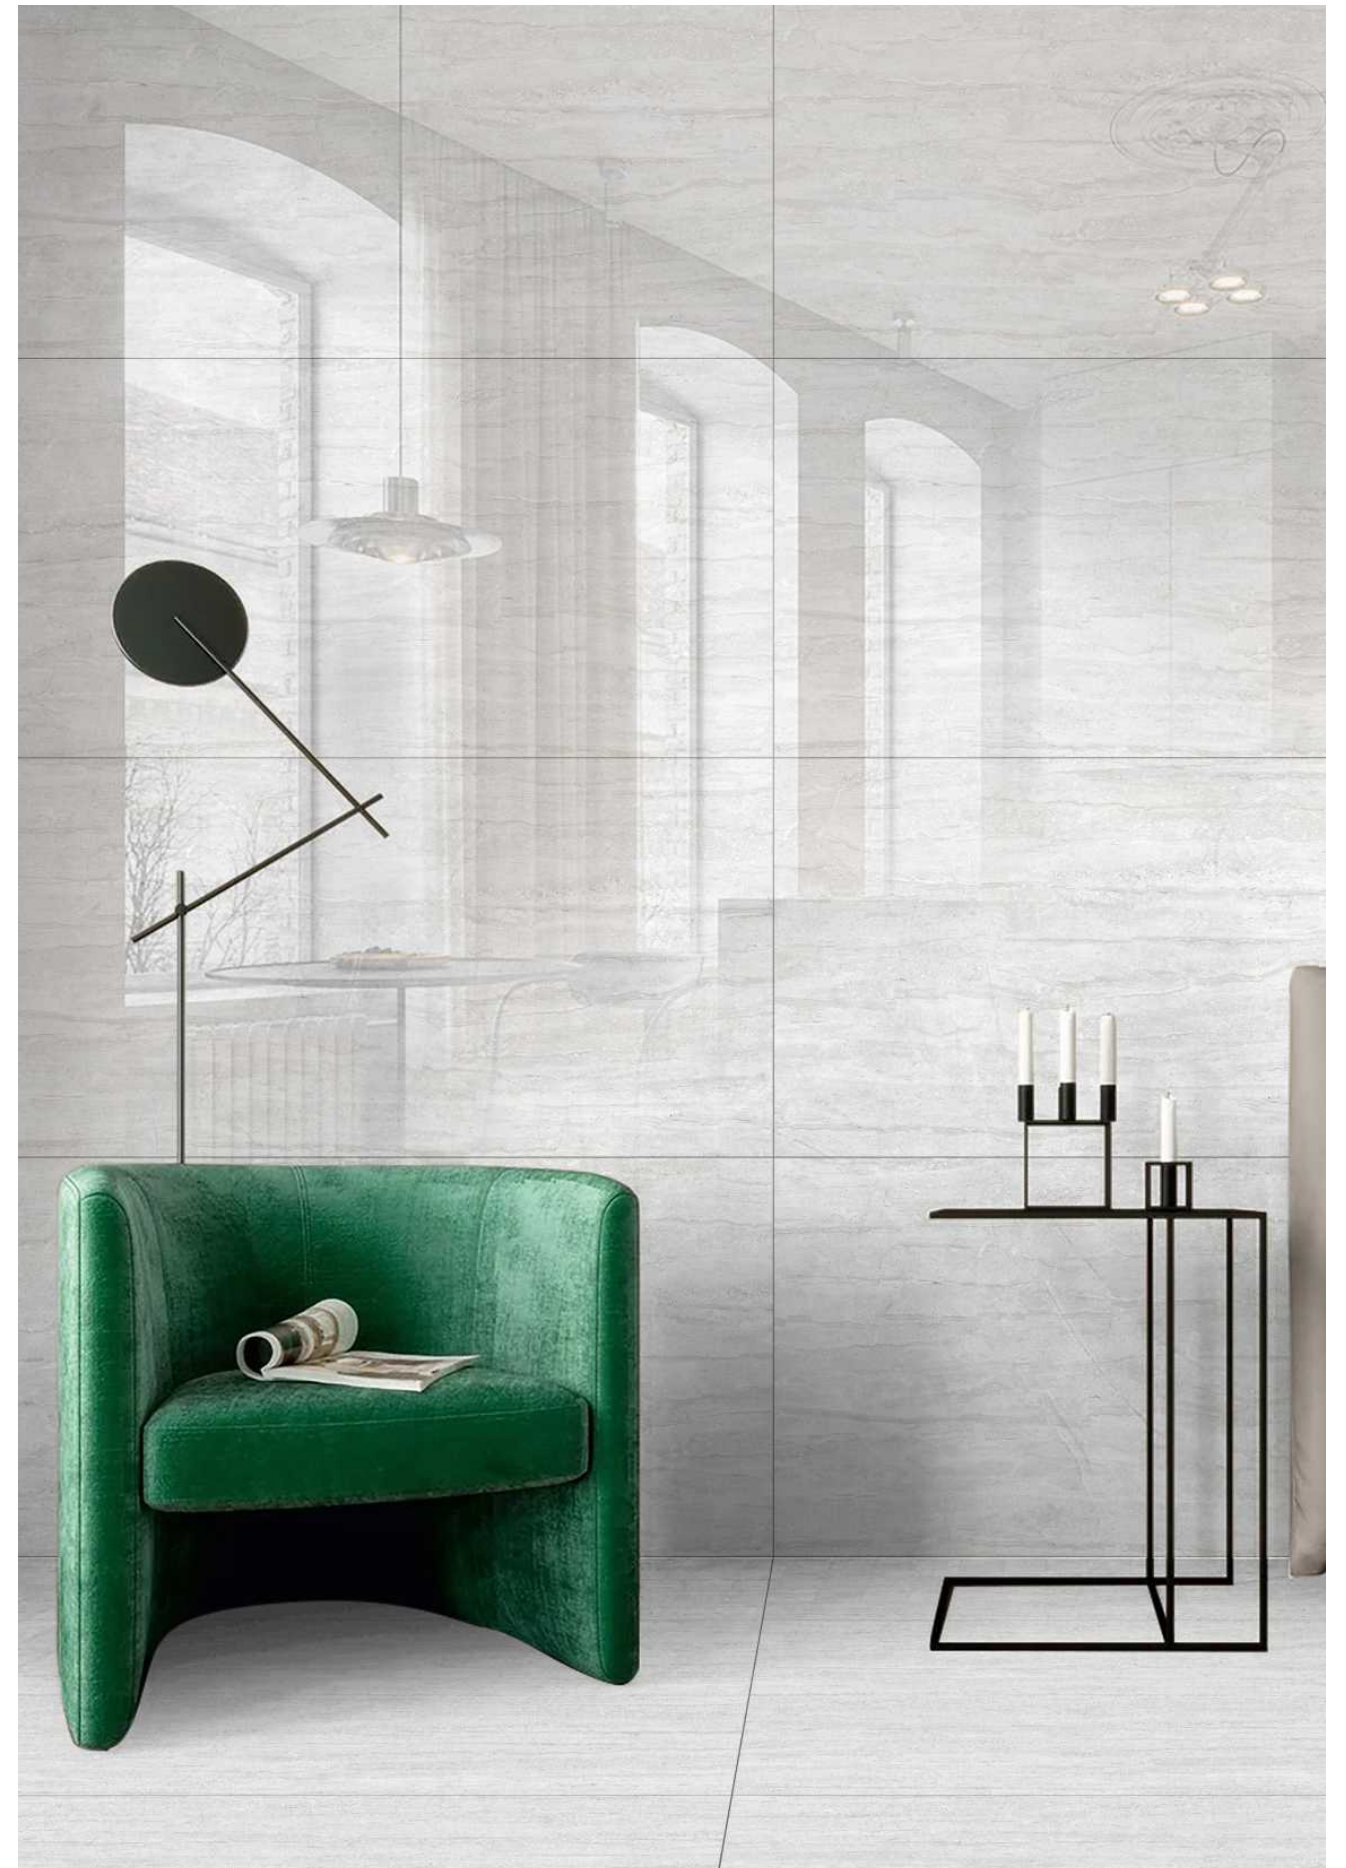

shine your brightest

Dyna Badim

Glossy

shine your brightest

Dyna Smoky

Fiona Crema
Fiona Brown

600x1200mm
GLAZED VITRIFIED TILES

Fiona Crema