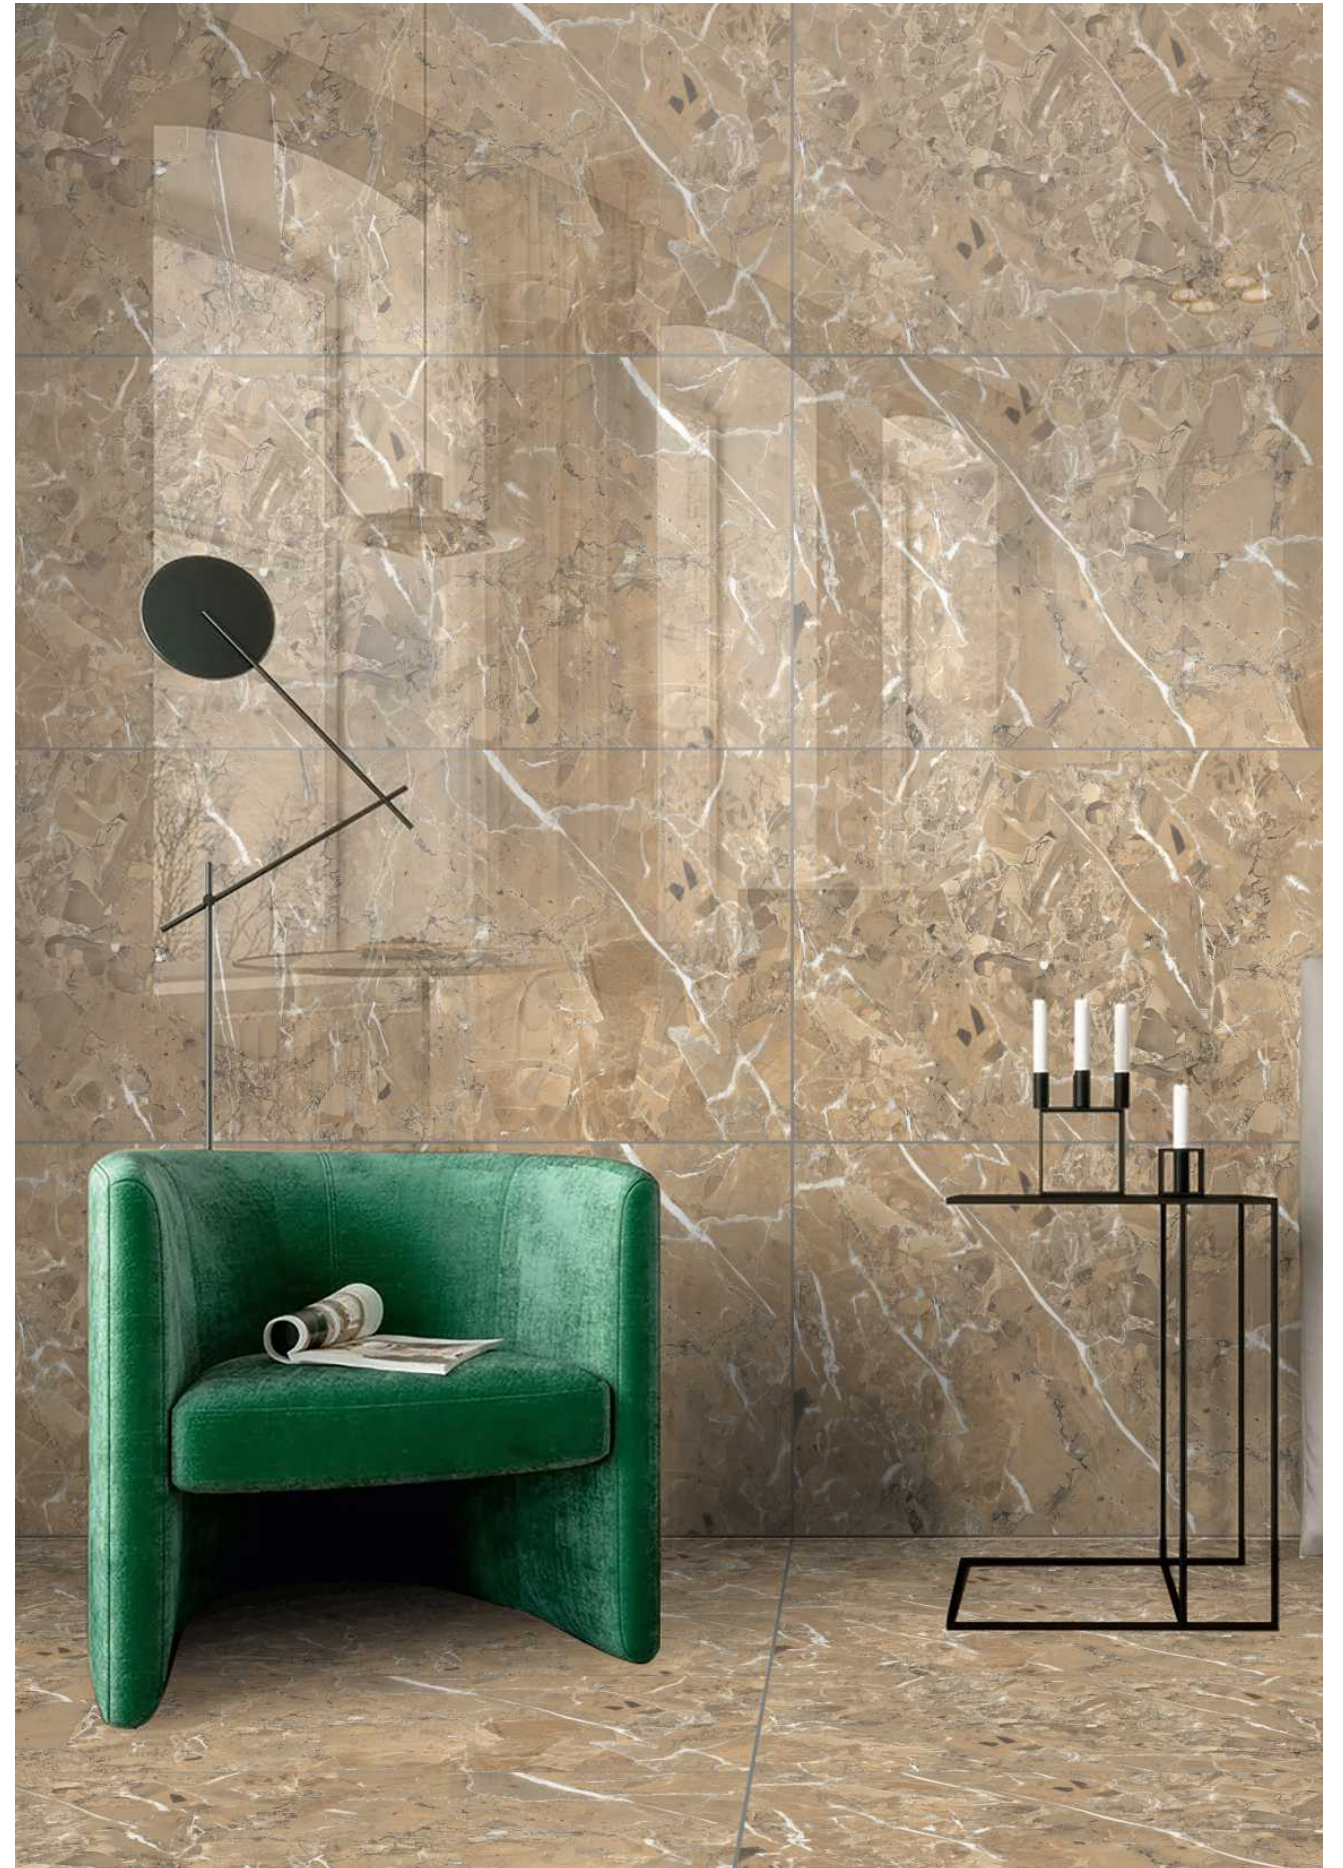

shine your brightest

Cartian Grey

Glossy

shine your brightest

Cartian Beige

Cartian Cafe

600x1200mm
GLAZED VITRIFIED TILES

Cartian Cafe