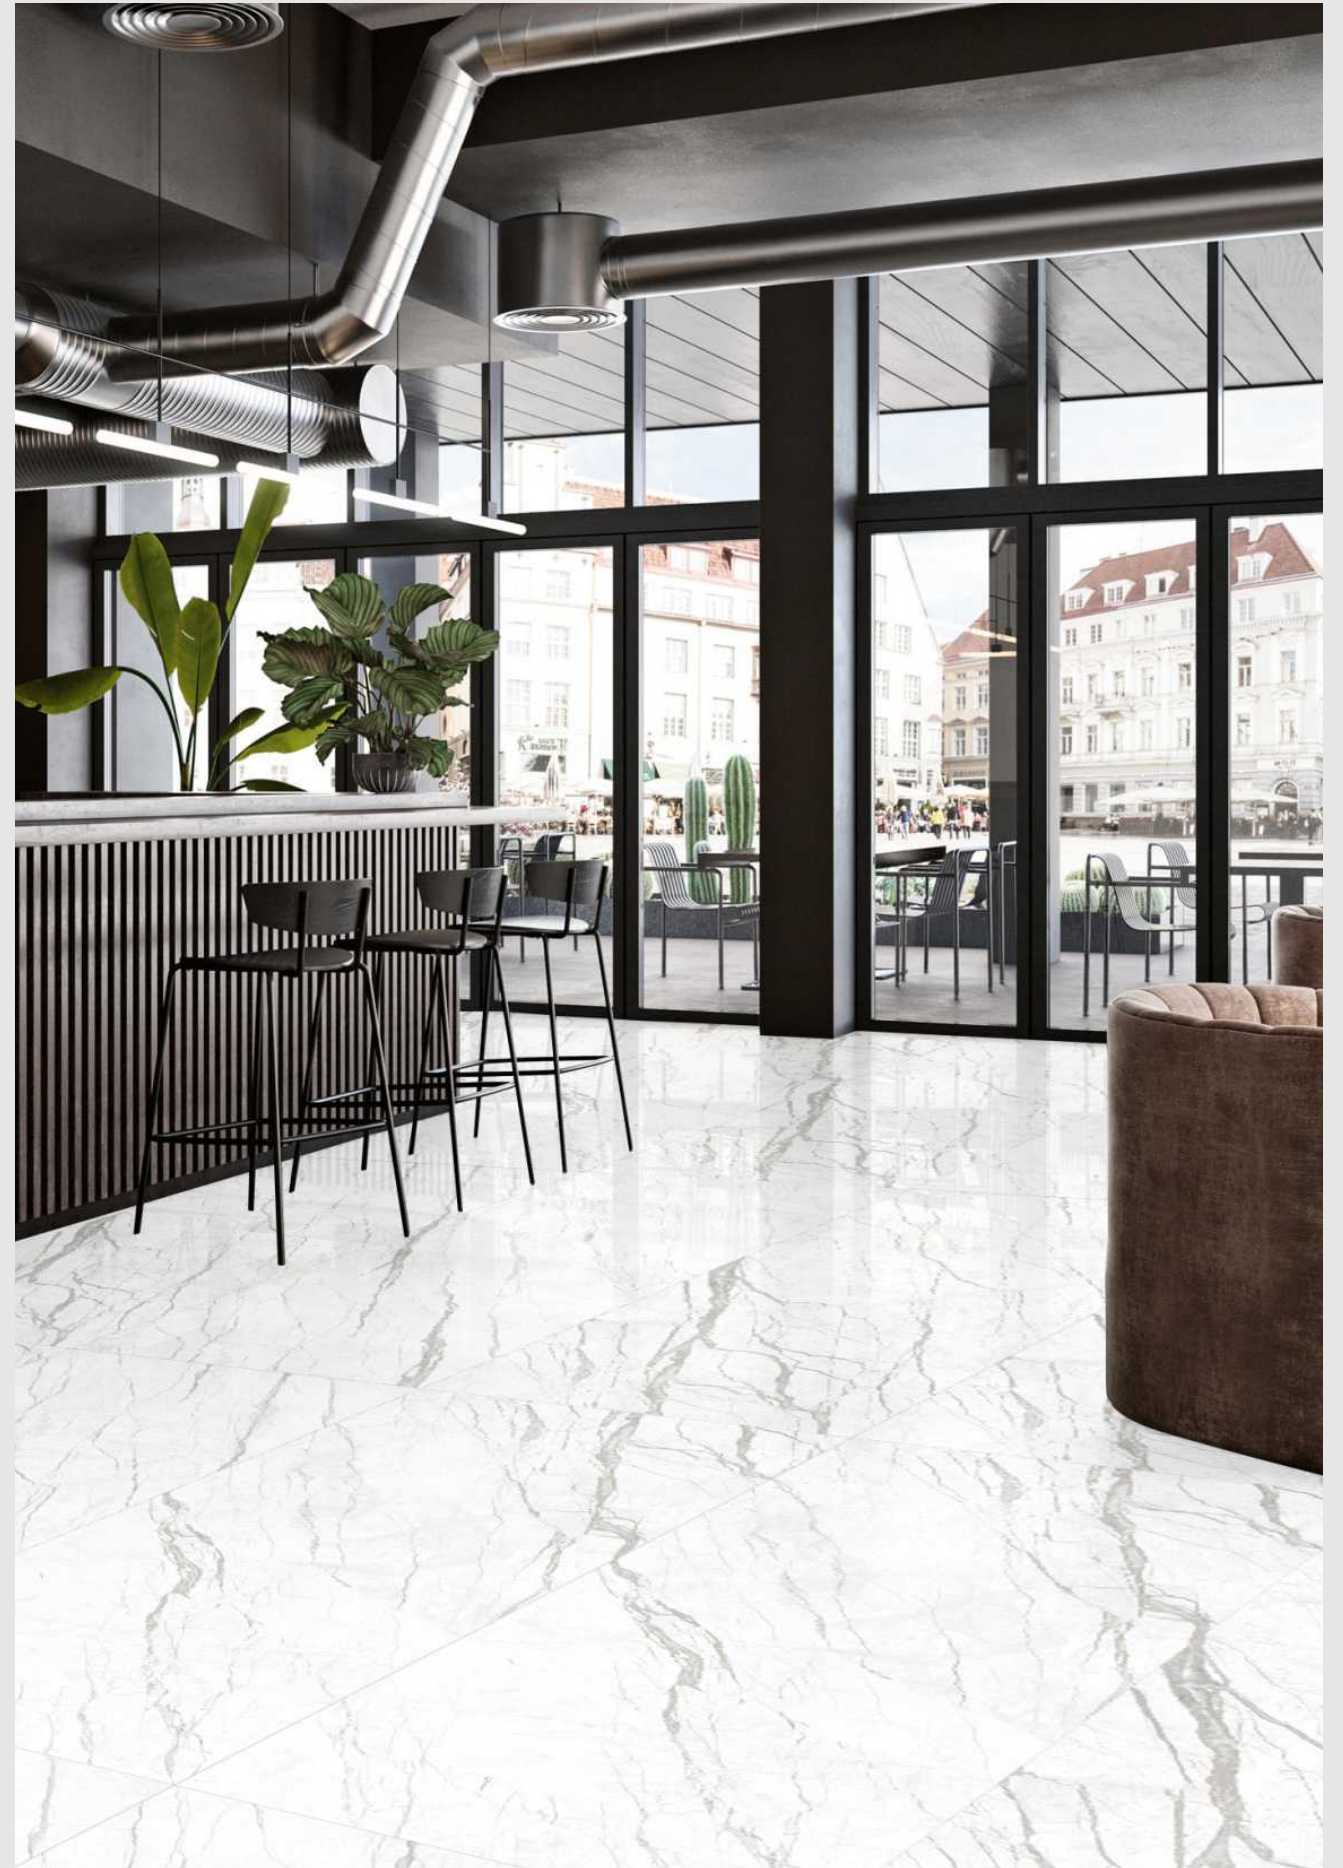

Glossy

shine your brightest