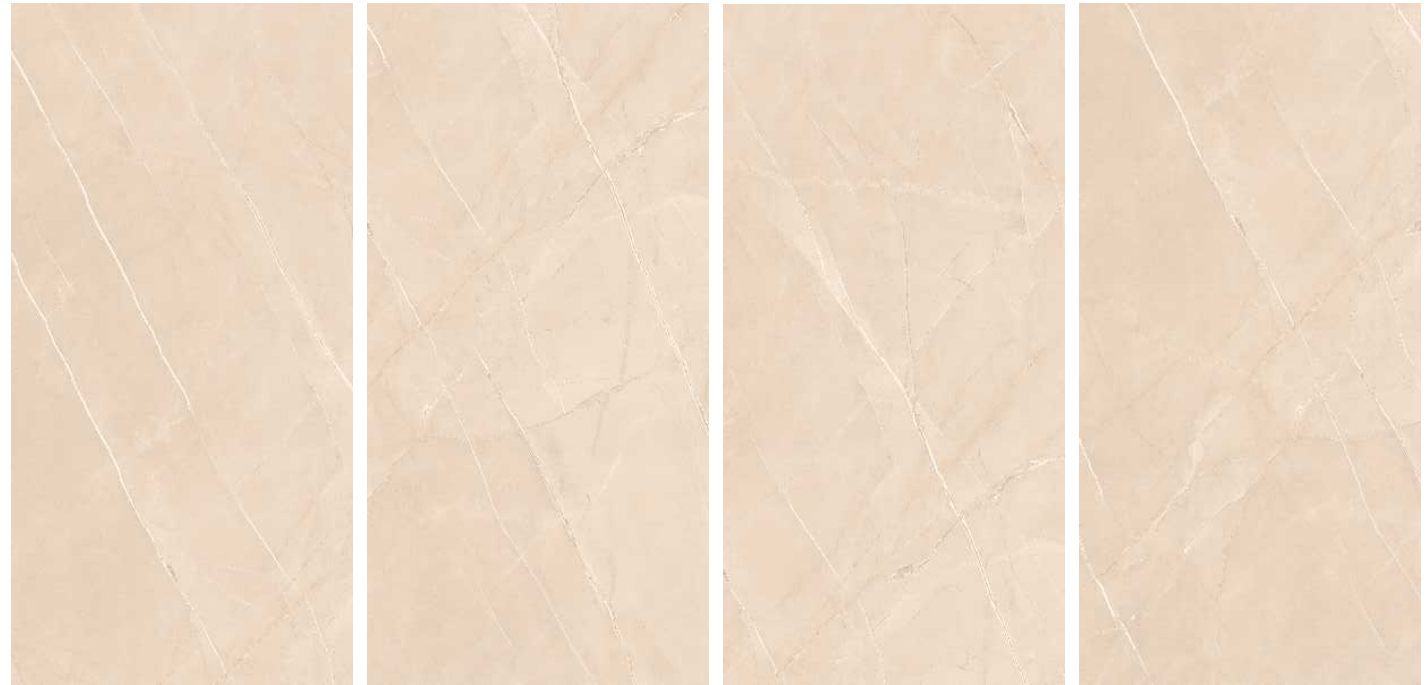

Glossy

shine your brightest

Harvest Cream

Imperial Brown
Imperial pearl

600x1200mm
GLAZED VITRIFIED TILES

AMAZING
EXPERIENCE

Imperial Pearl

600x1200mm
GLAZED VITRIFIED TILES