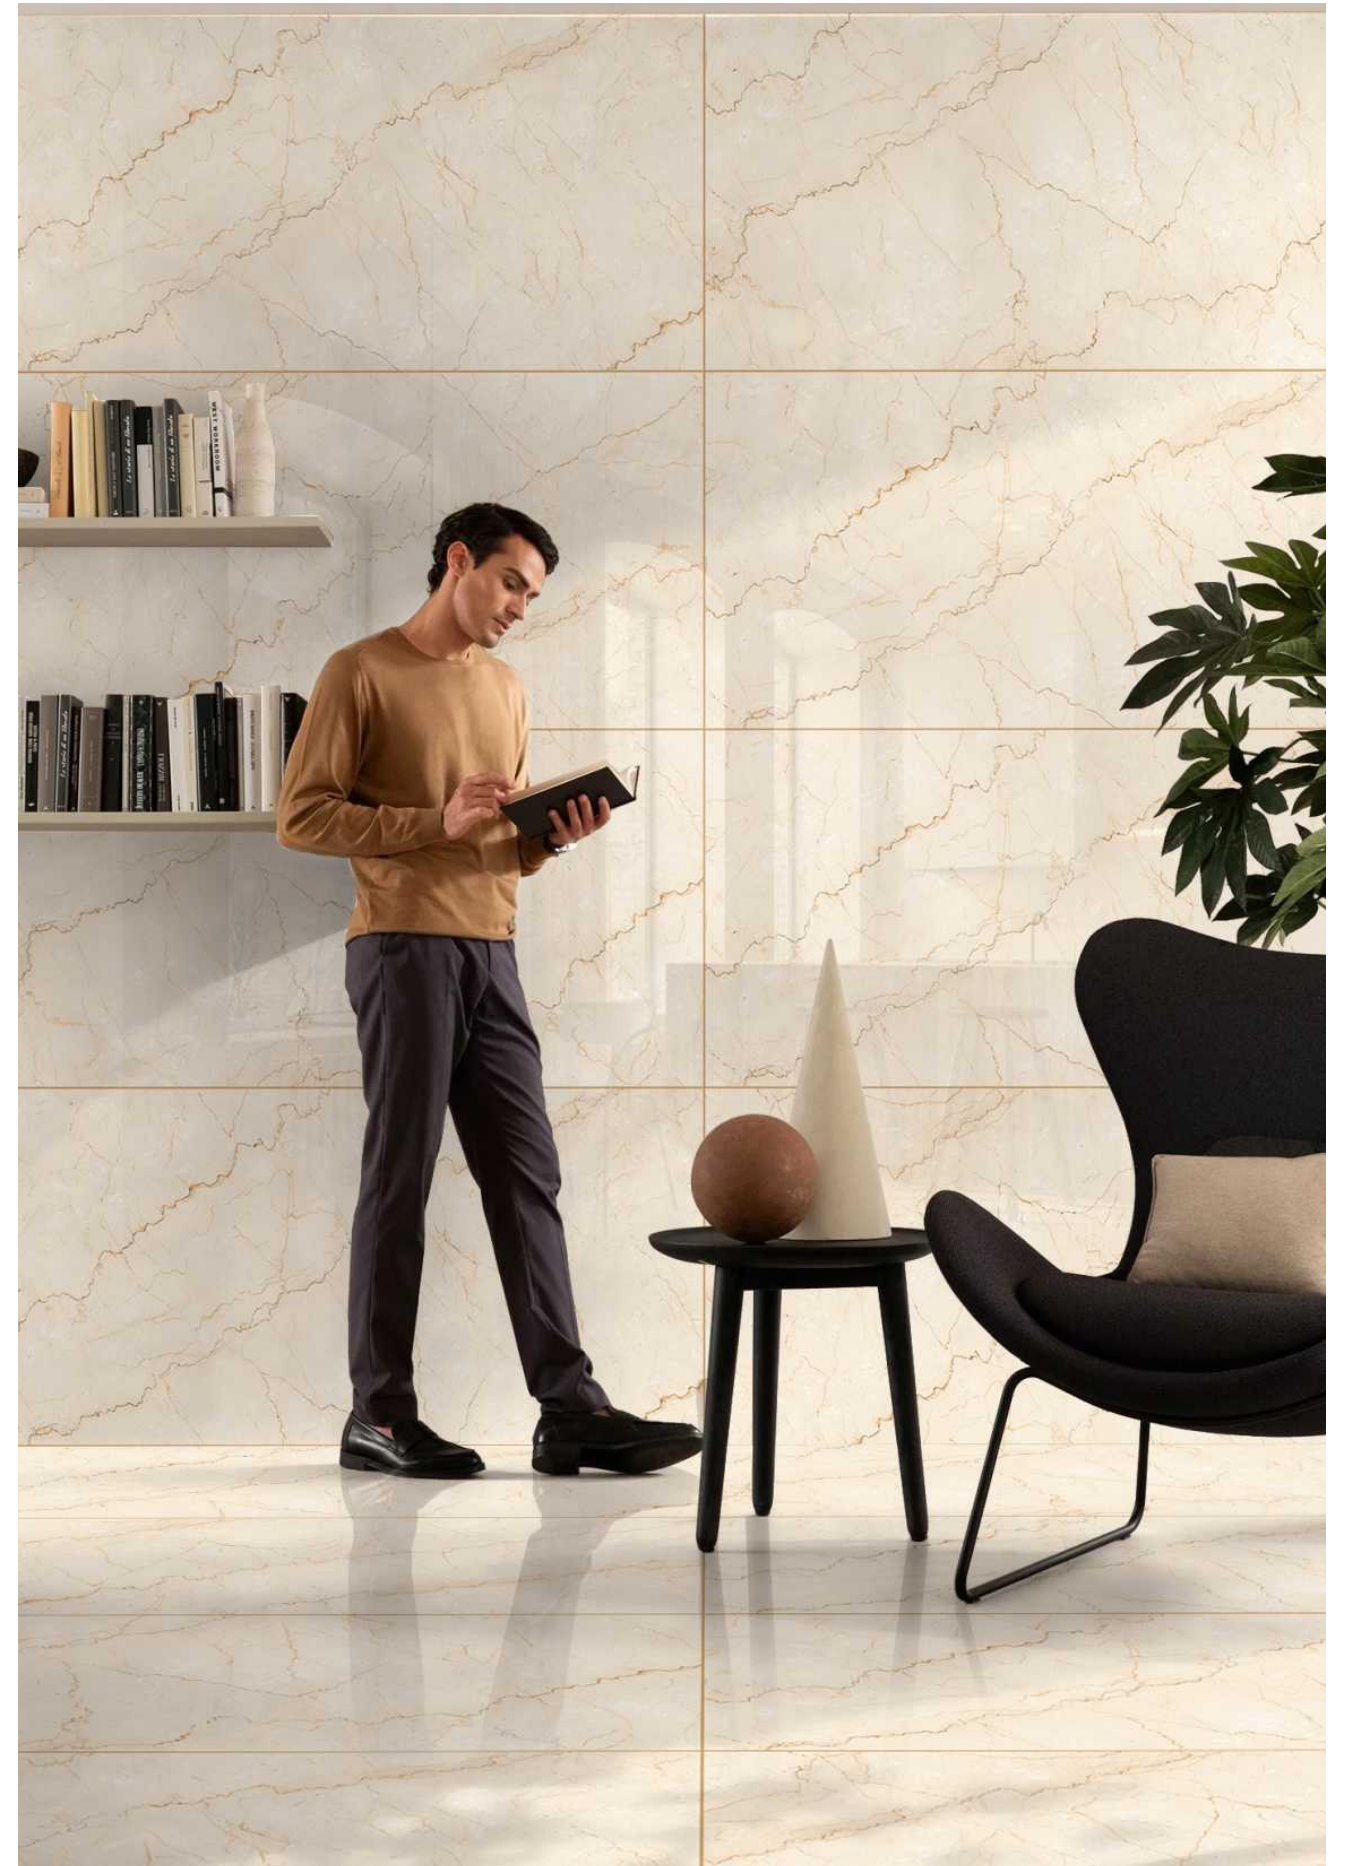

Glossy

shine your brightest

Bottochino Hazal