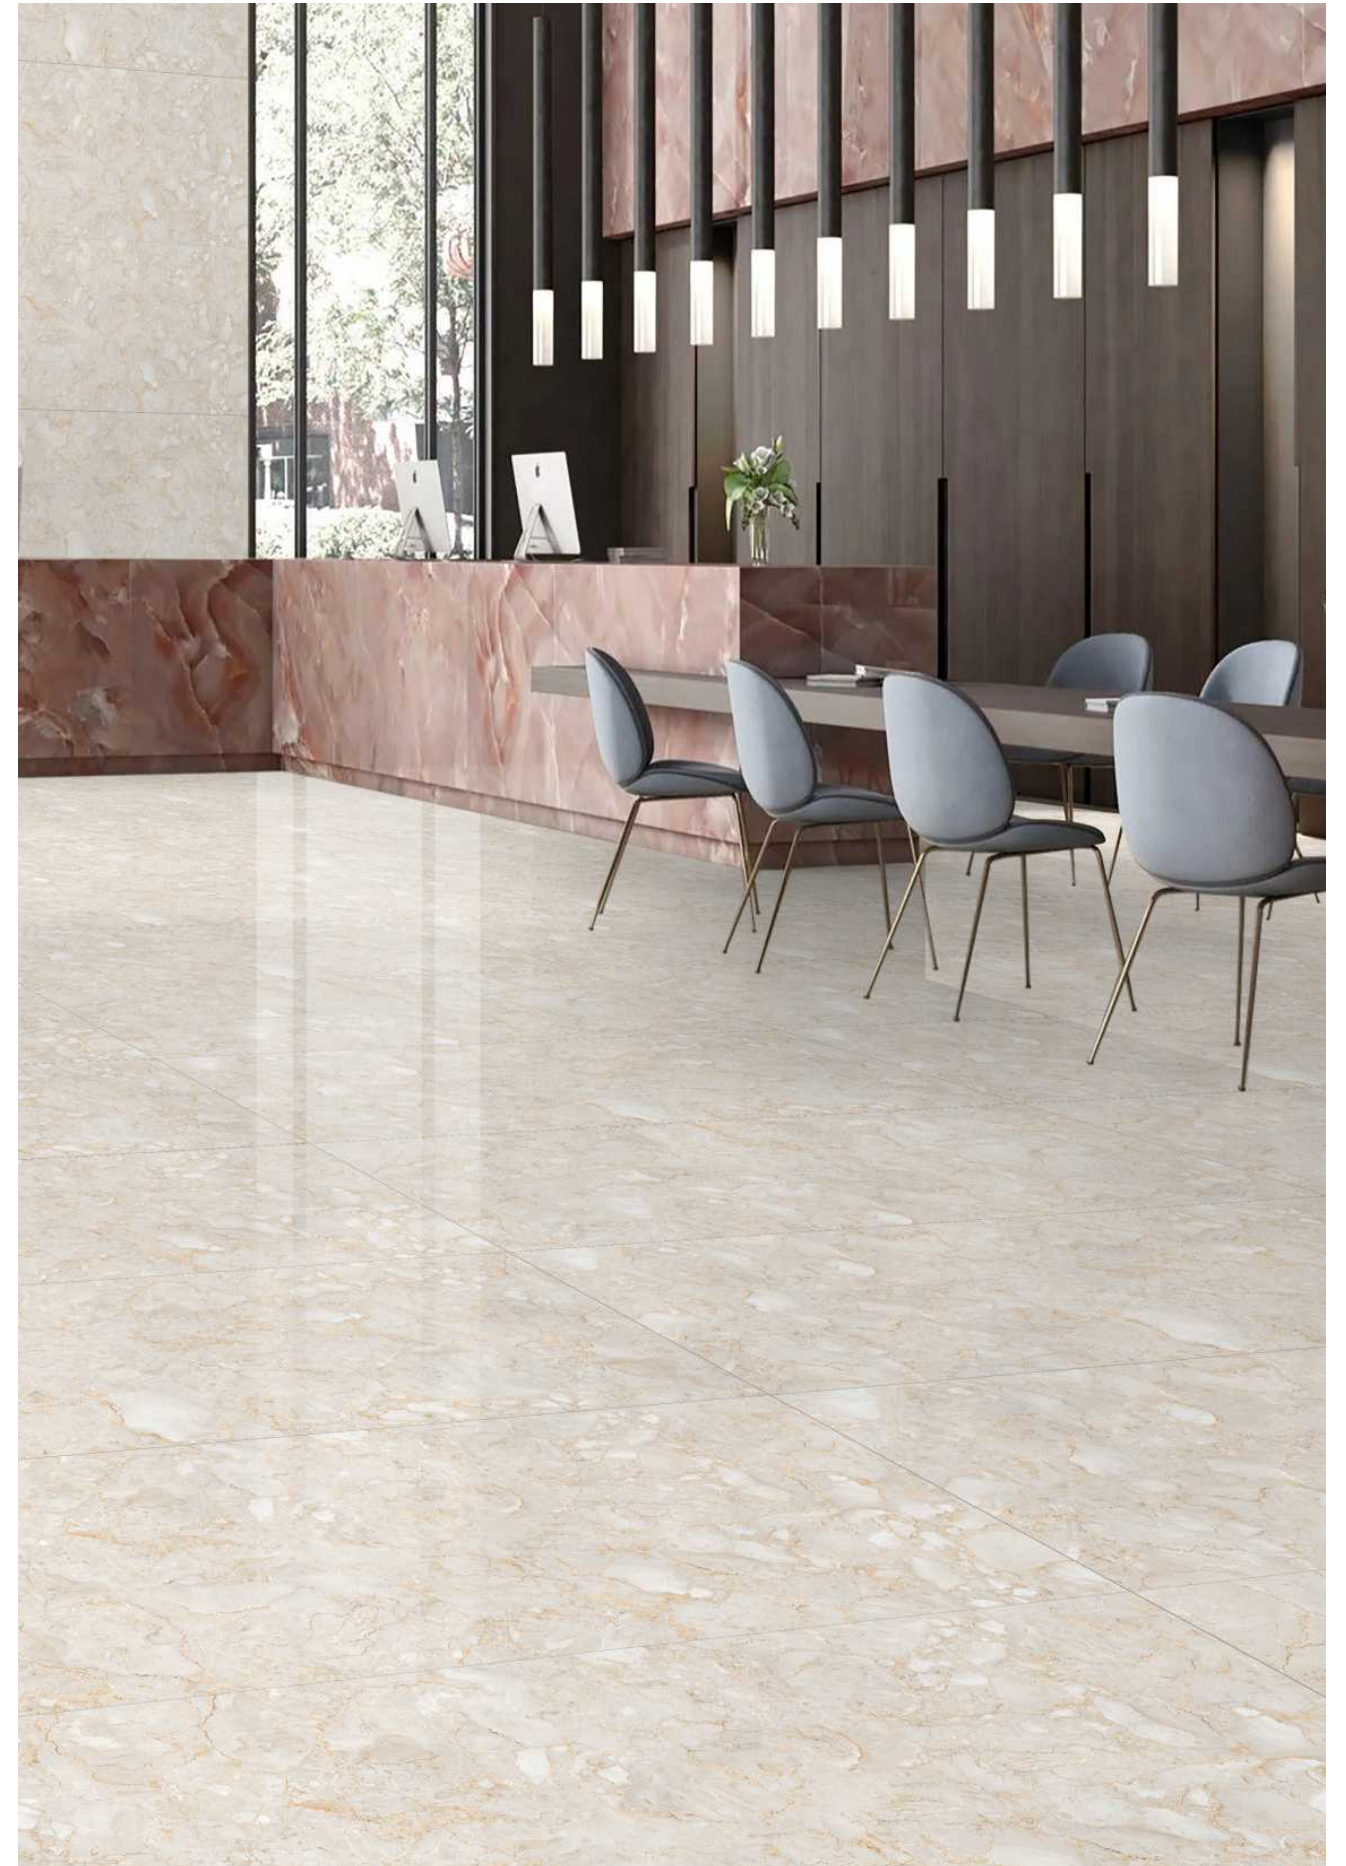

600x1200mm
GLAZED VITRIFIED TILES

Canberra Stone

Glossy

shine your brightest

Carma Tan

Glossy

shine your brightest

Casper Lava