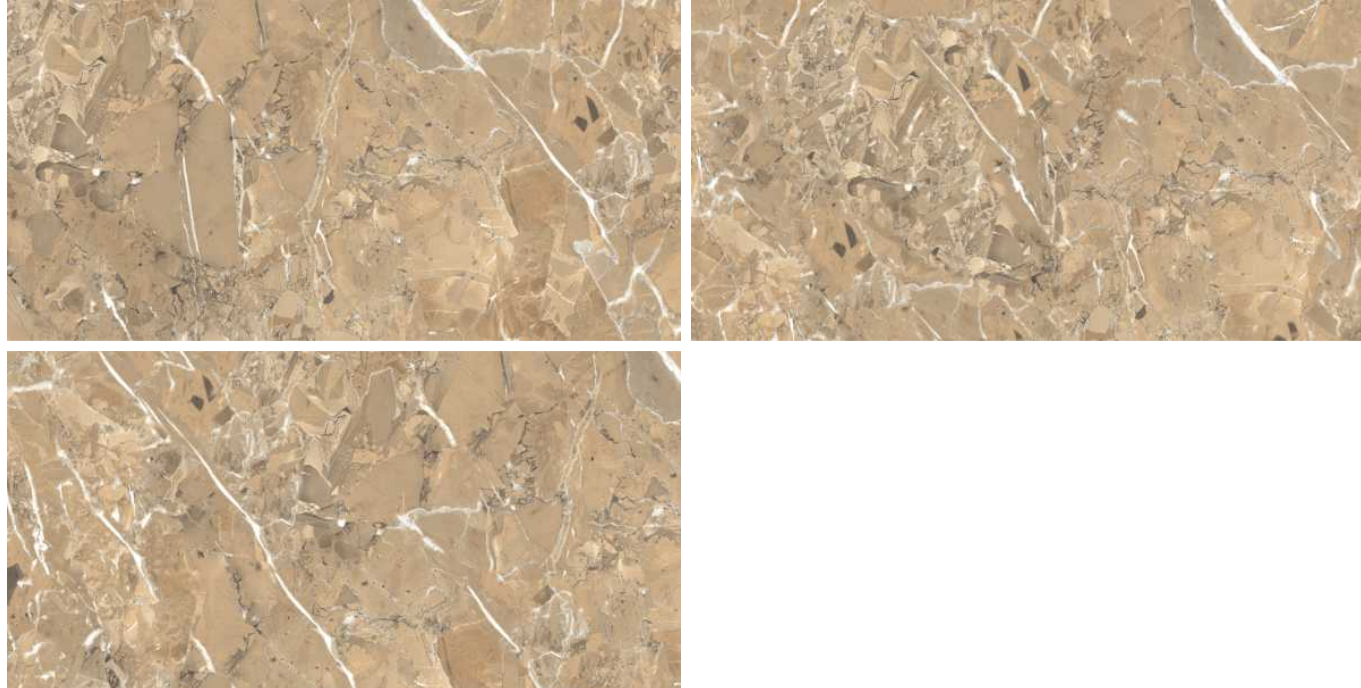

shine your brightest

Cartian Grey

Glossy

shine your brightest

Cartian Beige

Cartian Cafe

600x1200mm
GLAZED VITRIFIED TILES

Cartian Cafe