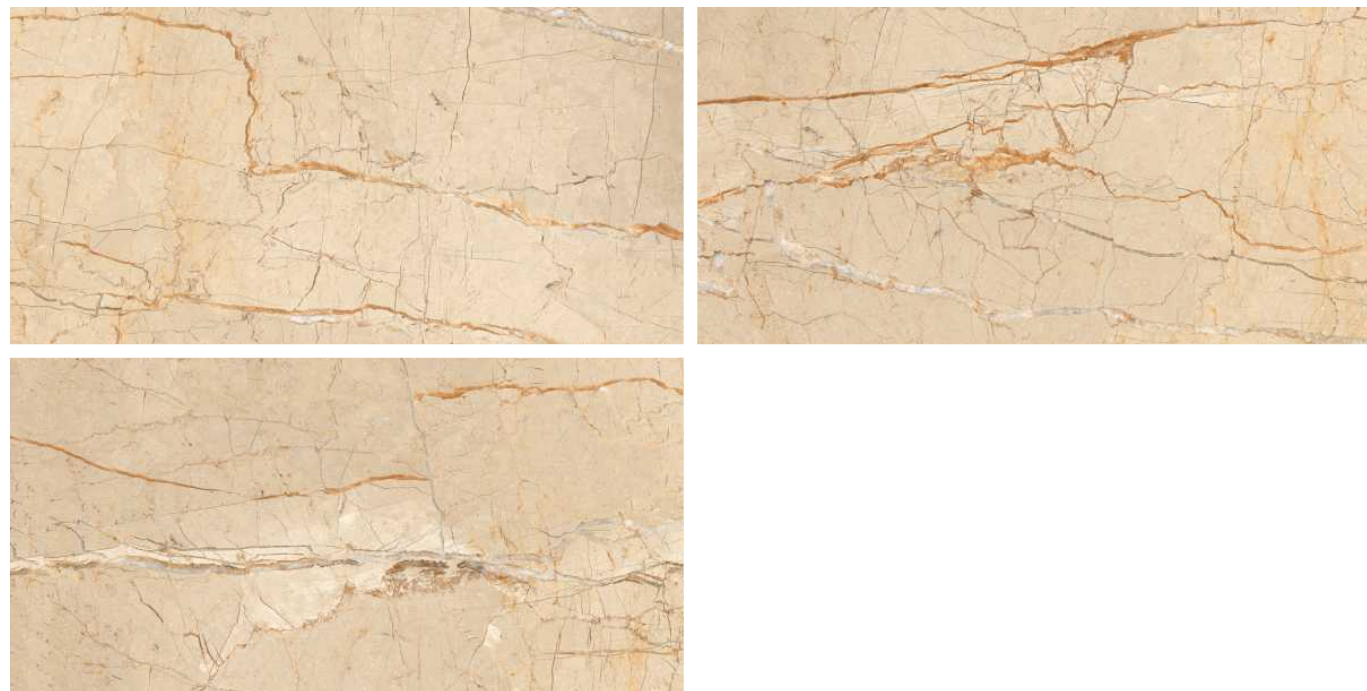

Glossy

shine your brightest

Alegre Beige