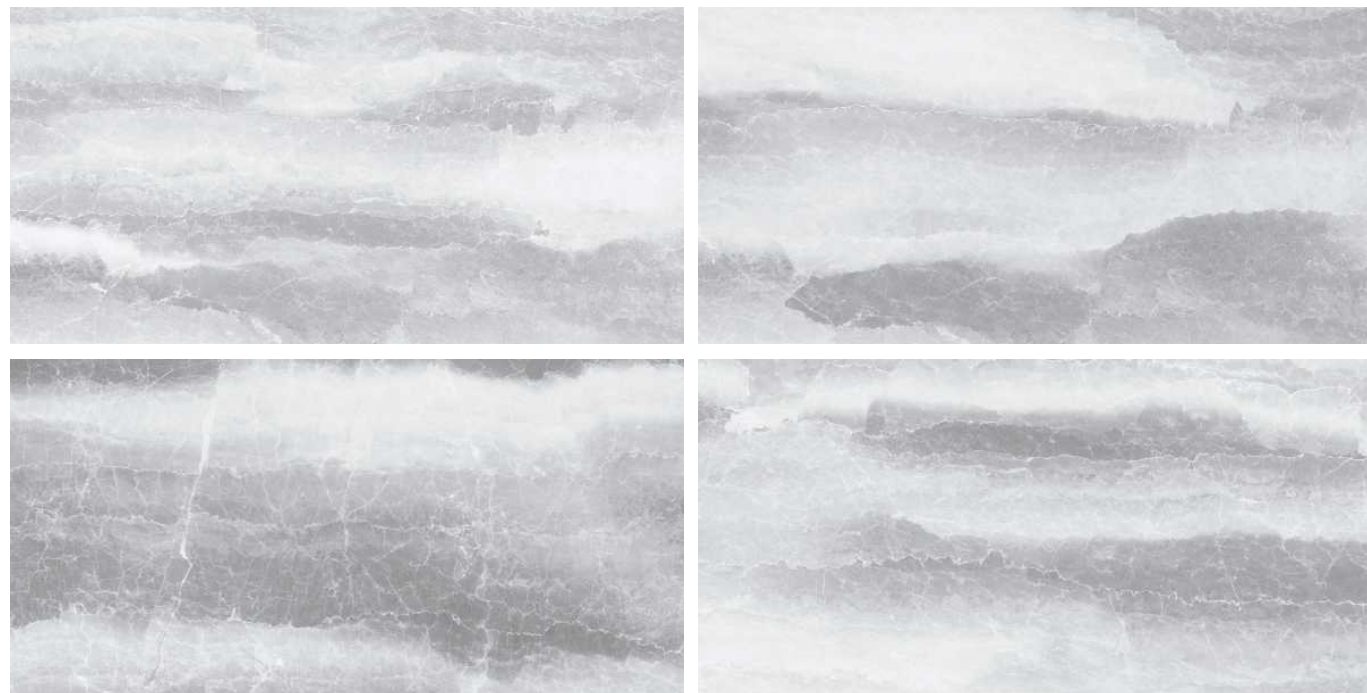

Glossy

shine your brightest

Fiona Silver