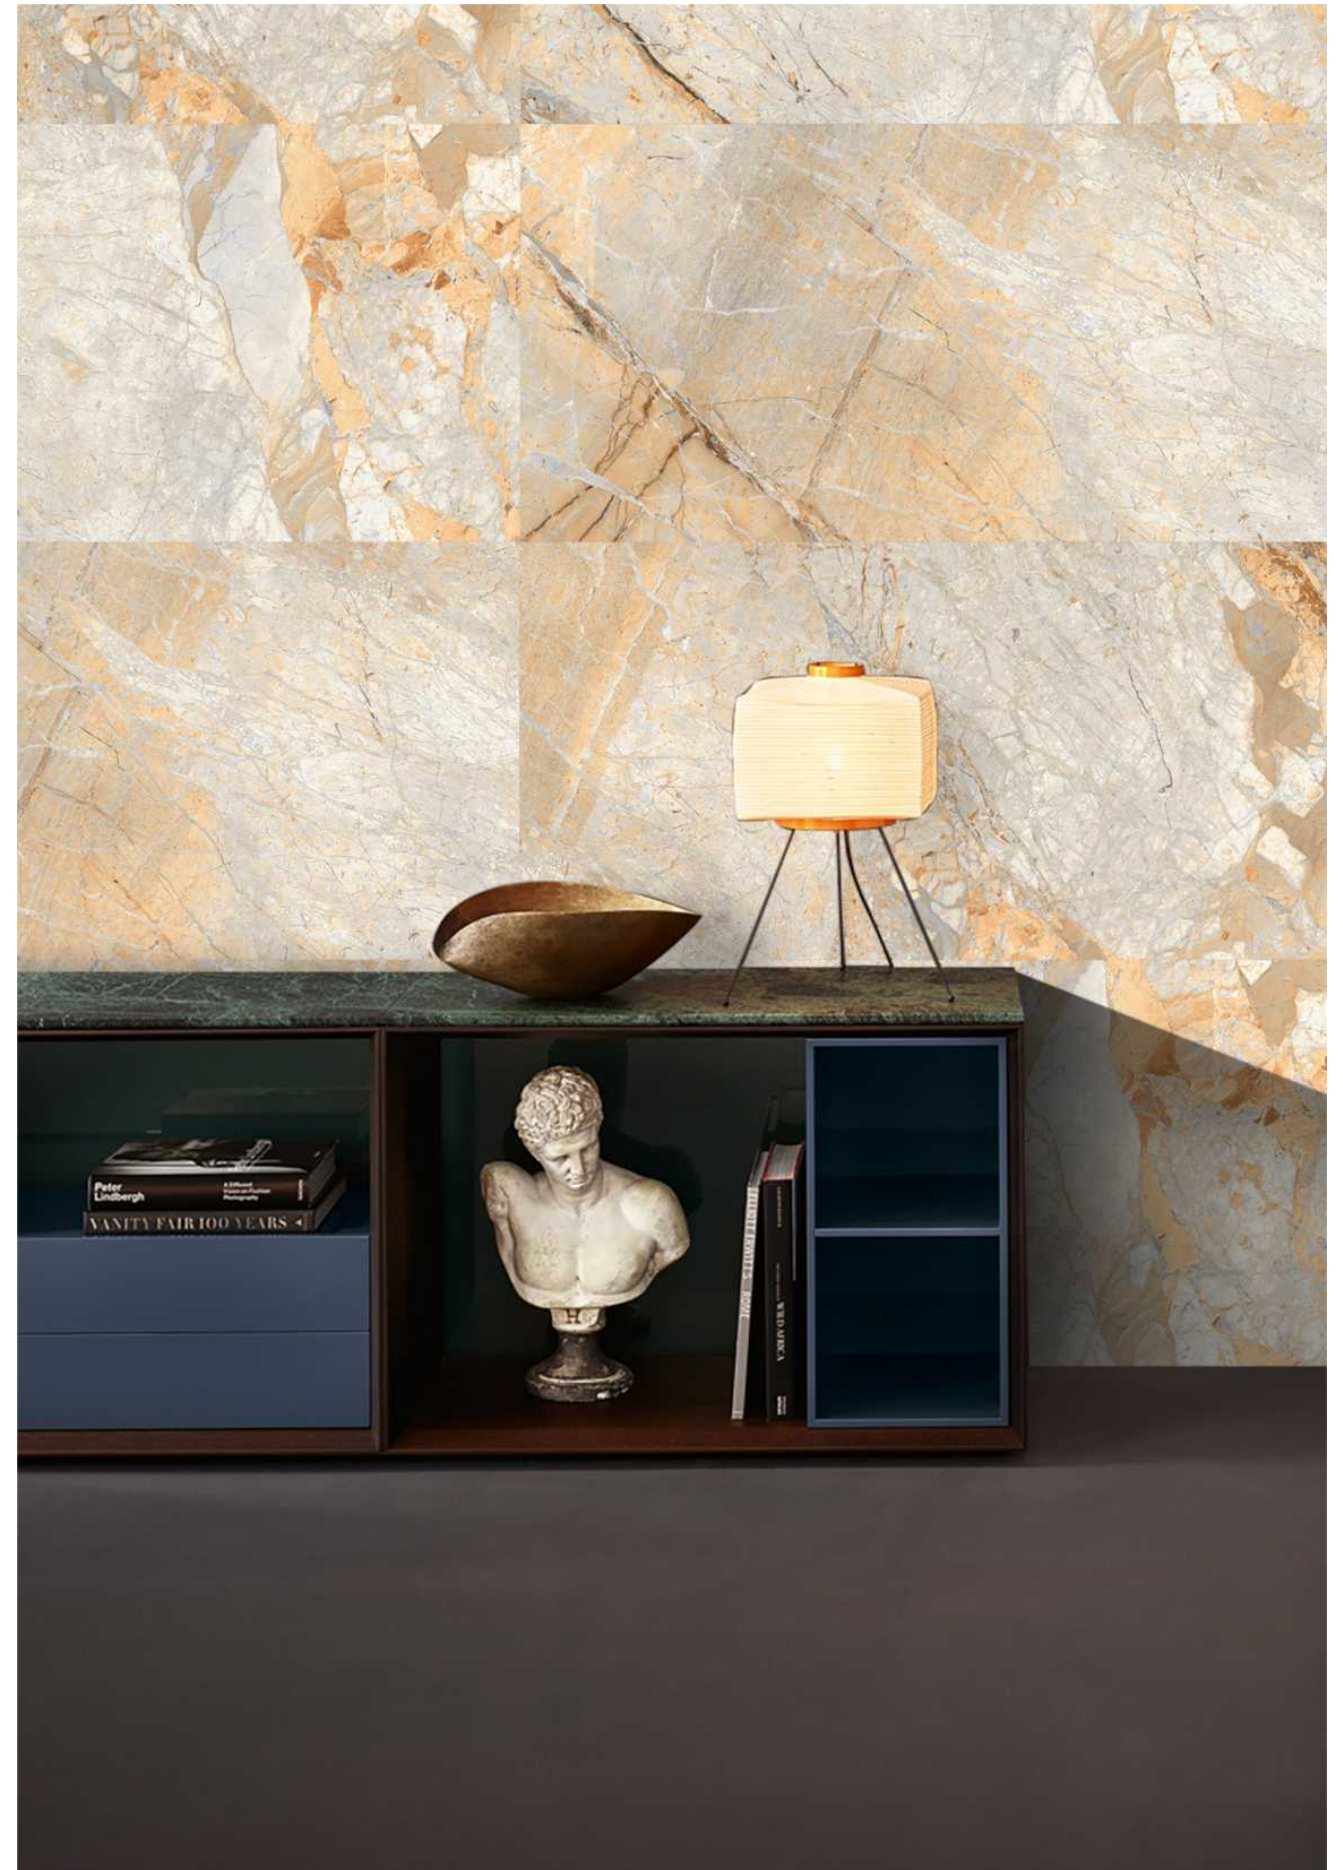

Glossy

shine your brightest

Amigo Natural