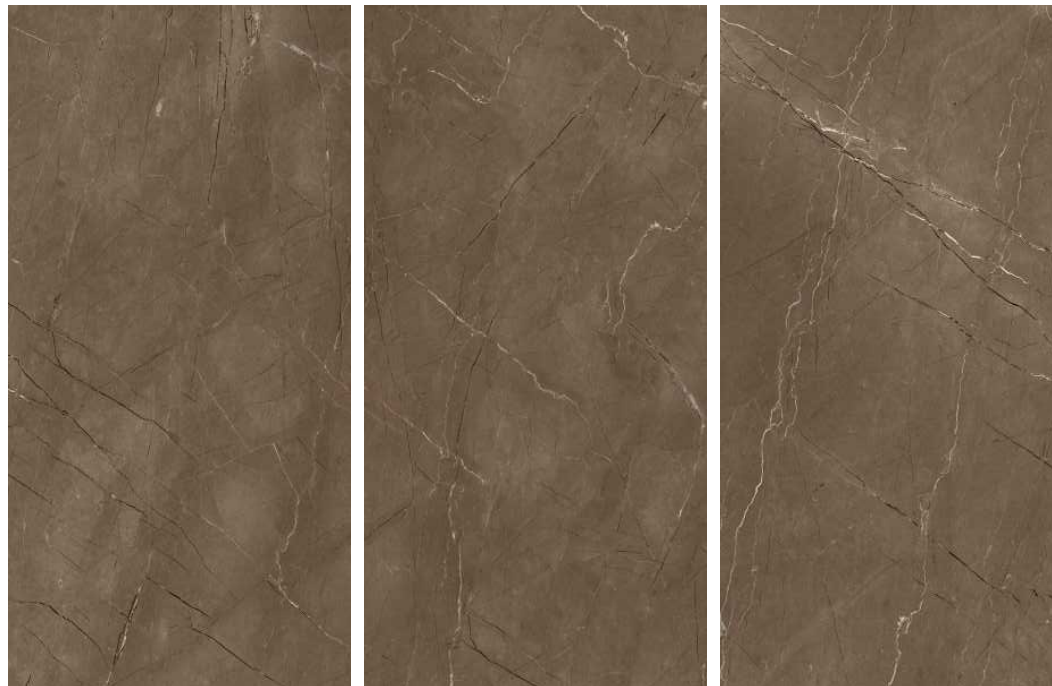

600x1200mm
GLAZED VITRIFIED TILES

AMAZING
EXPERIENCE

Atlanta Coffee Light