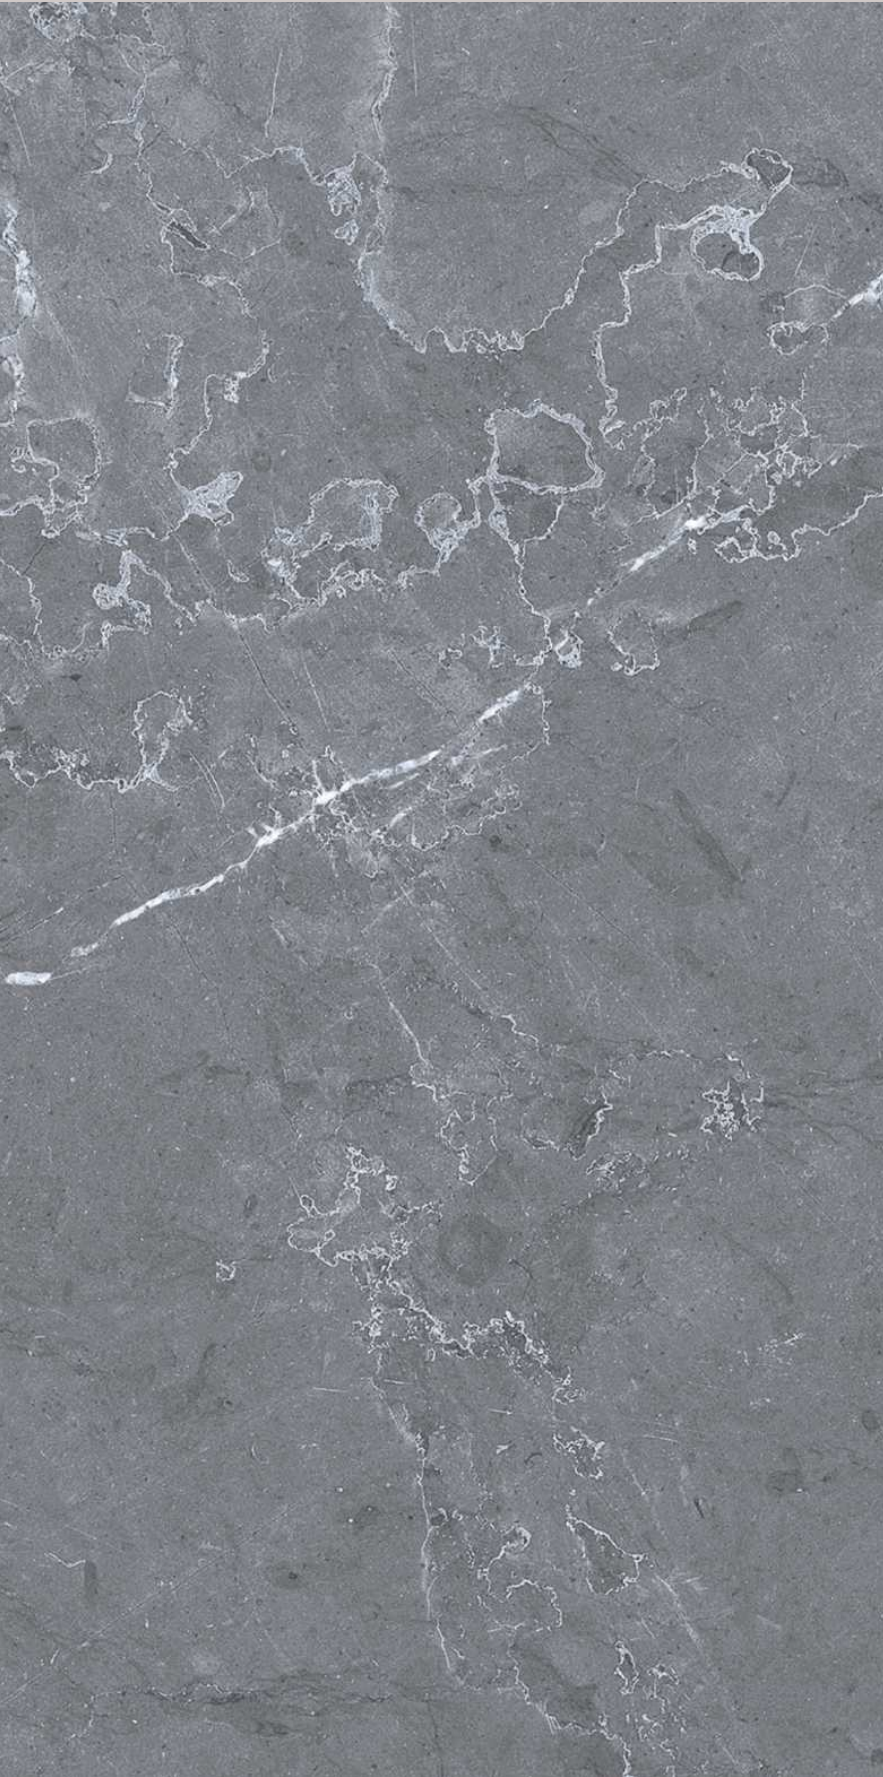

AMAZING
EXPERIENCE

Armani claro ivory

600x1200mm
GLAZED VITRIFIED TILES

Armani claro coffee

Armani claro smoky
Armani claro smoky light

600x1200mm
GLAZED VITRIFIED TILES

AMAZING
EXPERIENCE

Armani claro smoky light