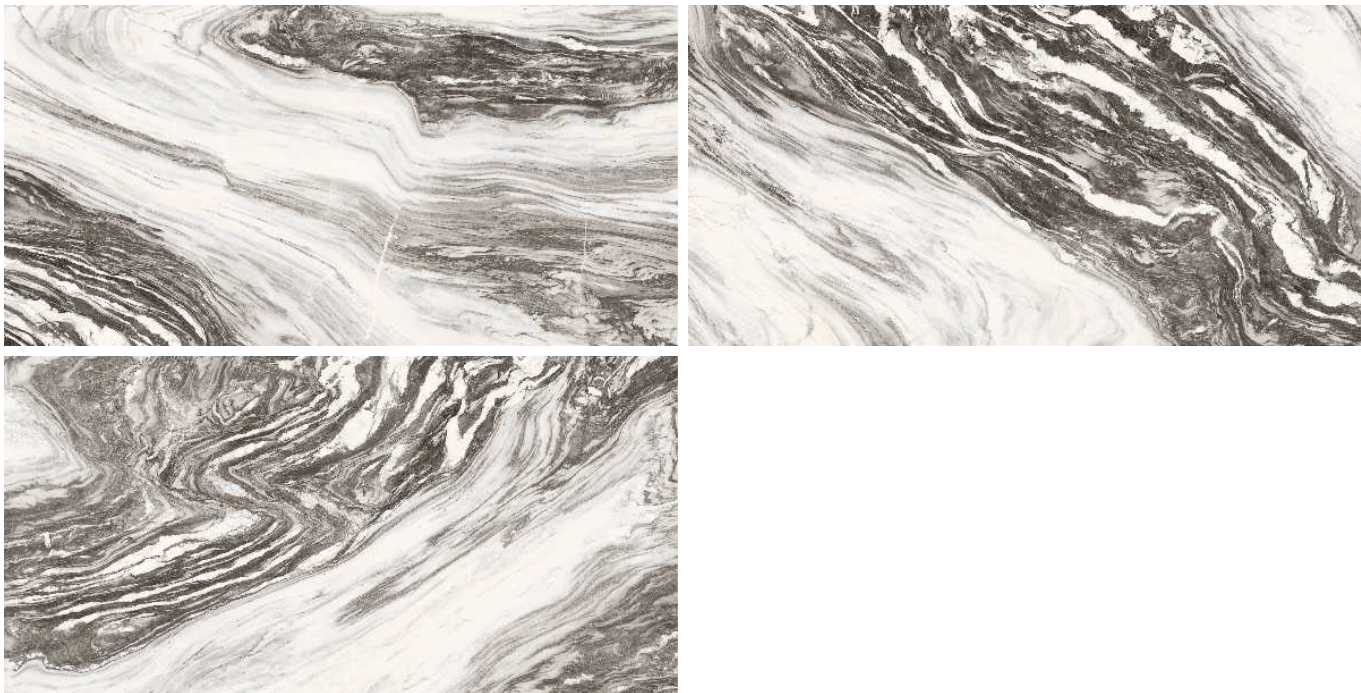

Aras Natural

600x1200mm
GLAZED VITRIFIED TILES

Aras Natural

Glossy

shine your brightest

Aras White

Glossy

shine your brightest