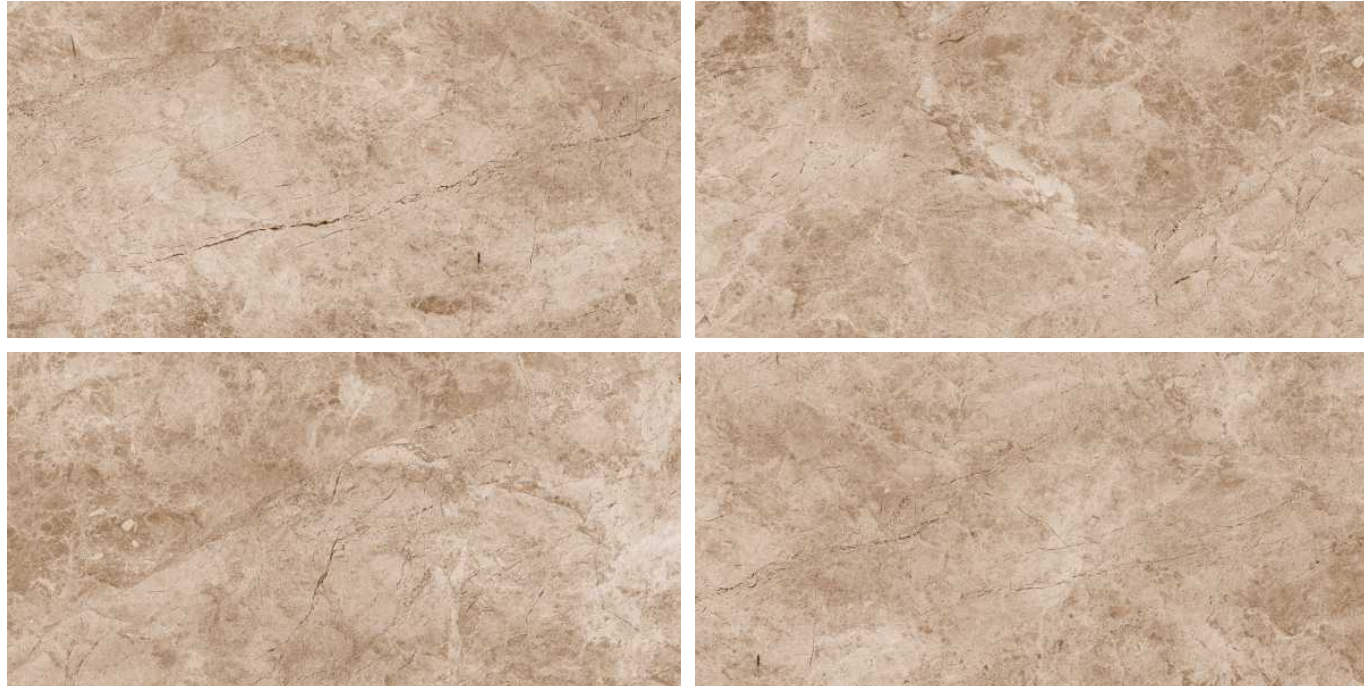

Carburry Crema

Glossy

shine your brightest