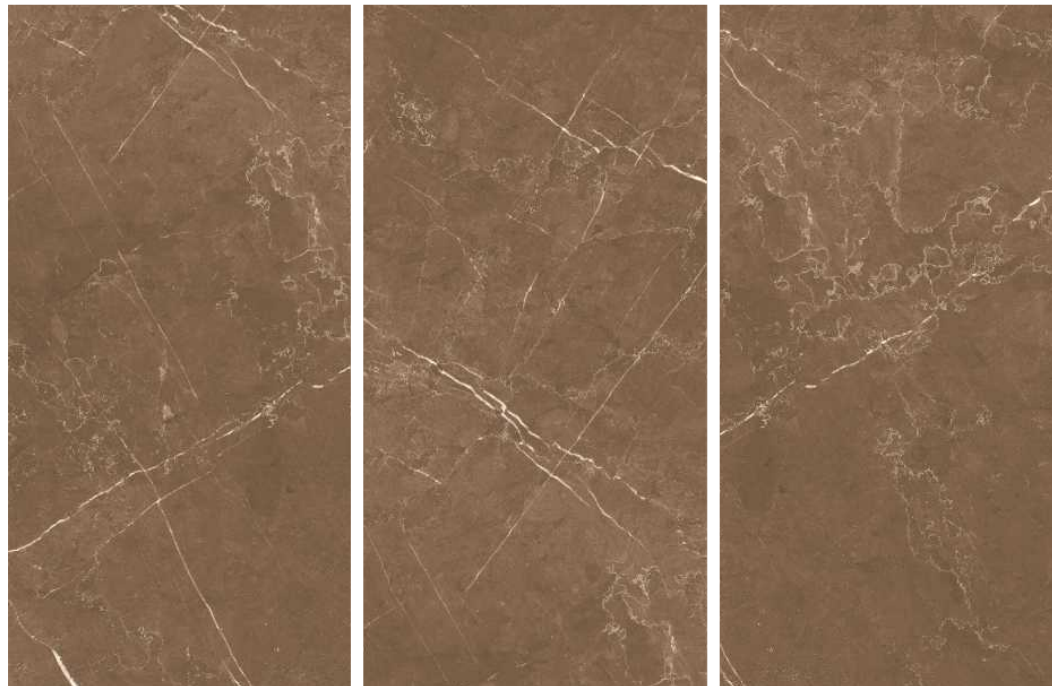

600x1200mm
GLAZED VITRIFIED TILES

AMAZING
EXPERIENCE

Armani claro ivory