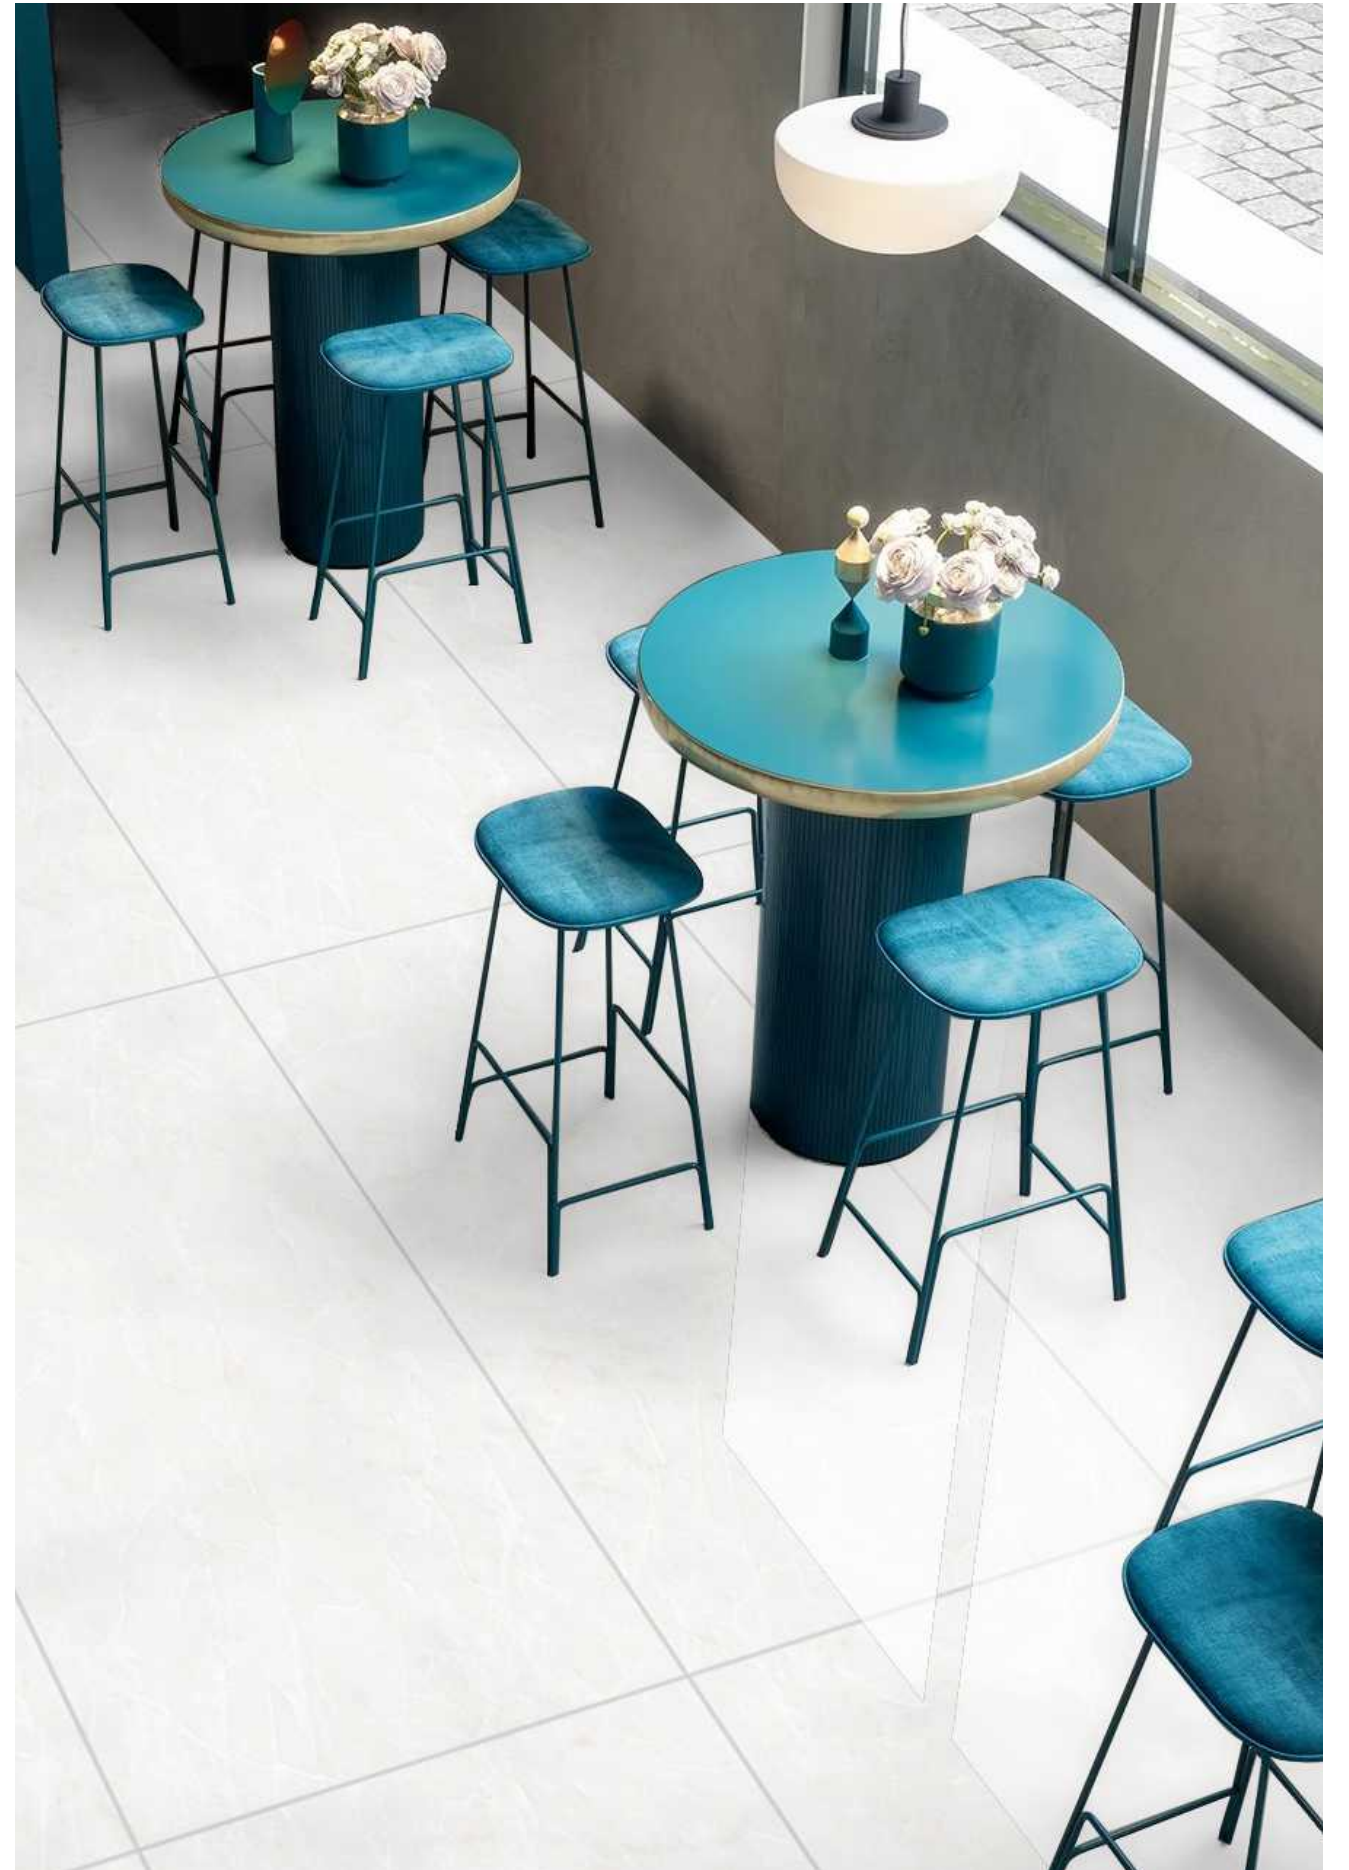

Glossy

shine your brightest

Bristol white