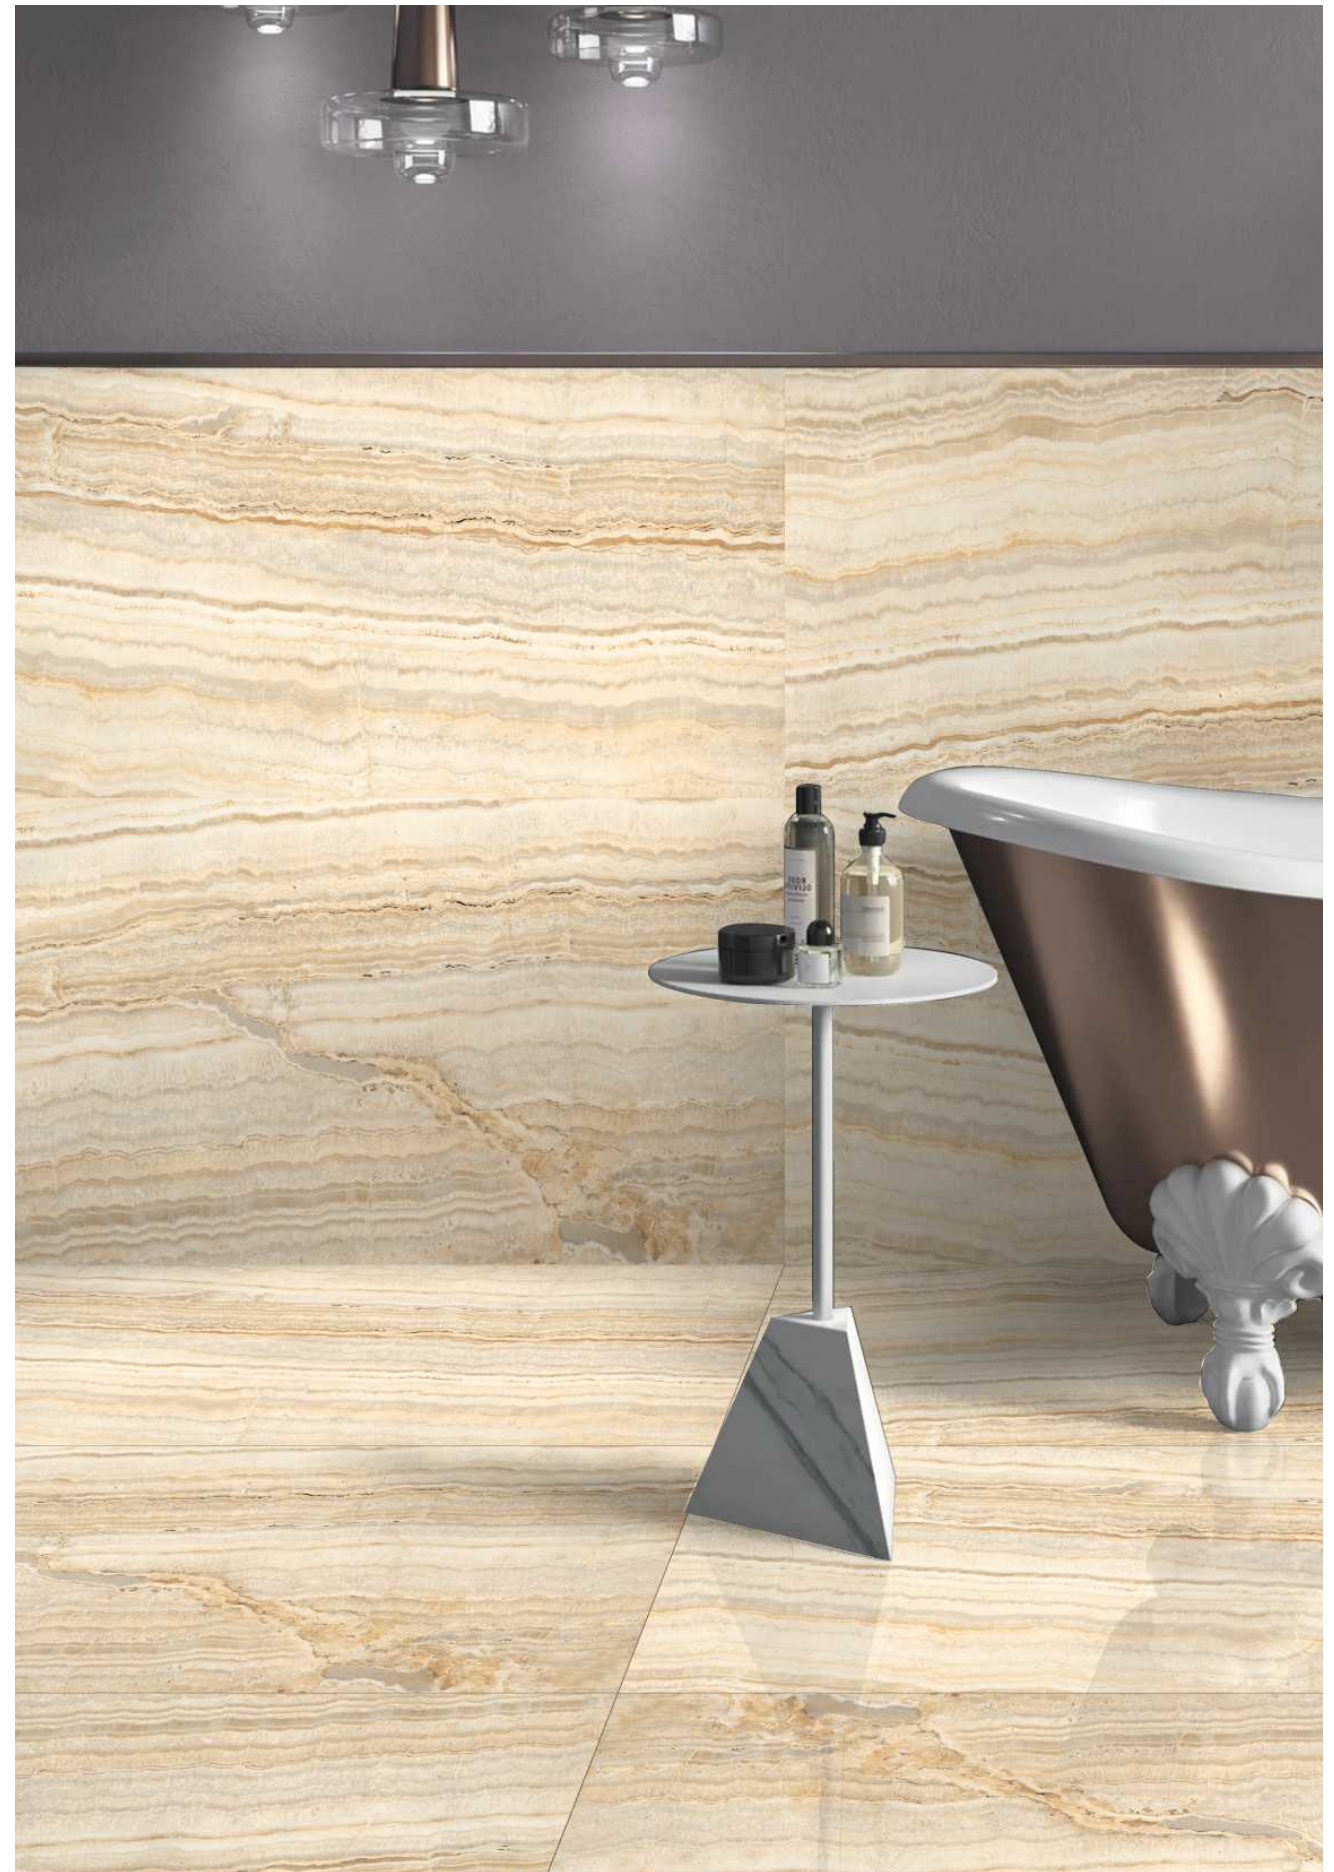

shine your brightest

Dust Brown

Diana Pearl

600x1200mm
GLAZED VITRIFIED TILES

Diana Pearl

Glossy
shine your brightest

Demin Onyx Crema

Glossy