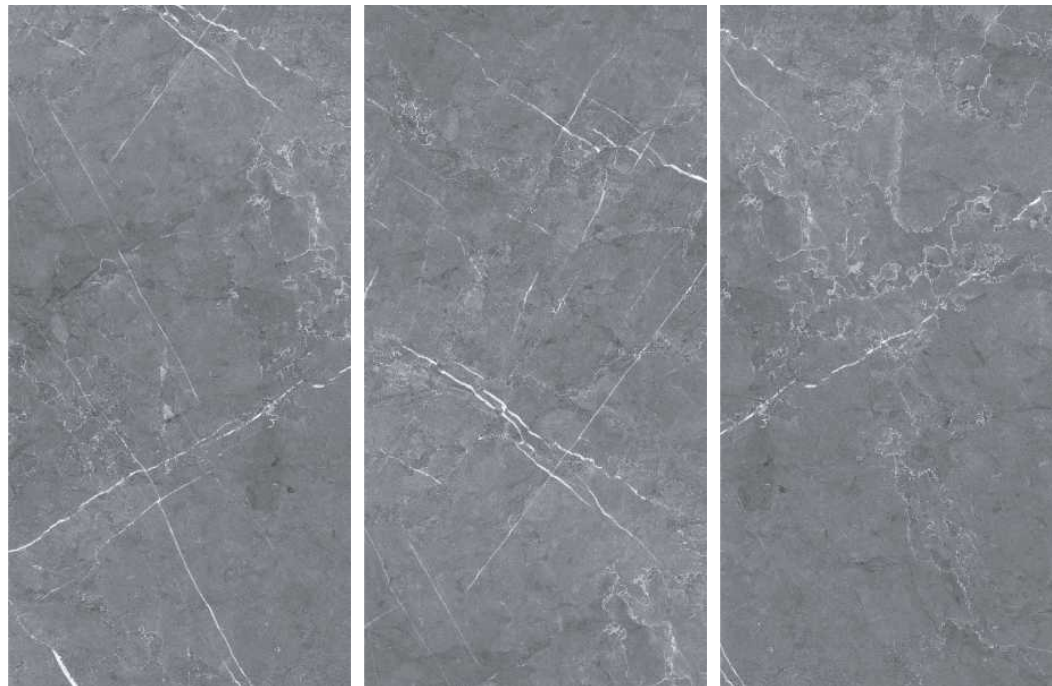

AMAZING
EXPERIENCE

Armani claro ivory

600x1200mm
GLAZED VITRIFIED TILES

Armani claro coffee

Armani claro smoky
Armani claro smoky light

600x1200mm
GLAZED VITRIFIED TILES

AMAZING
EXPERIENCE

Armani claro smoky light