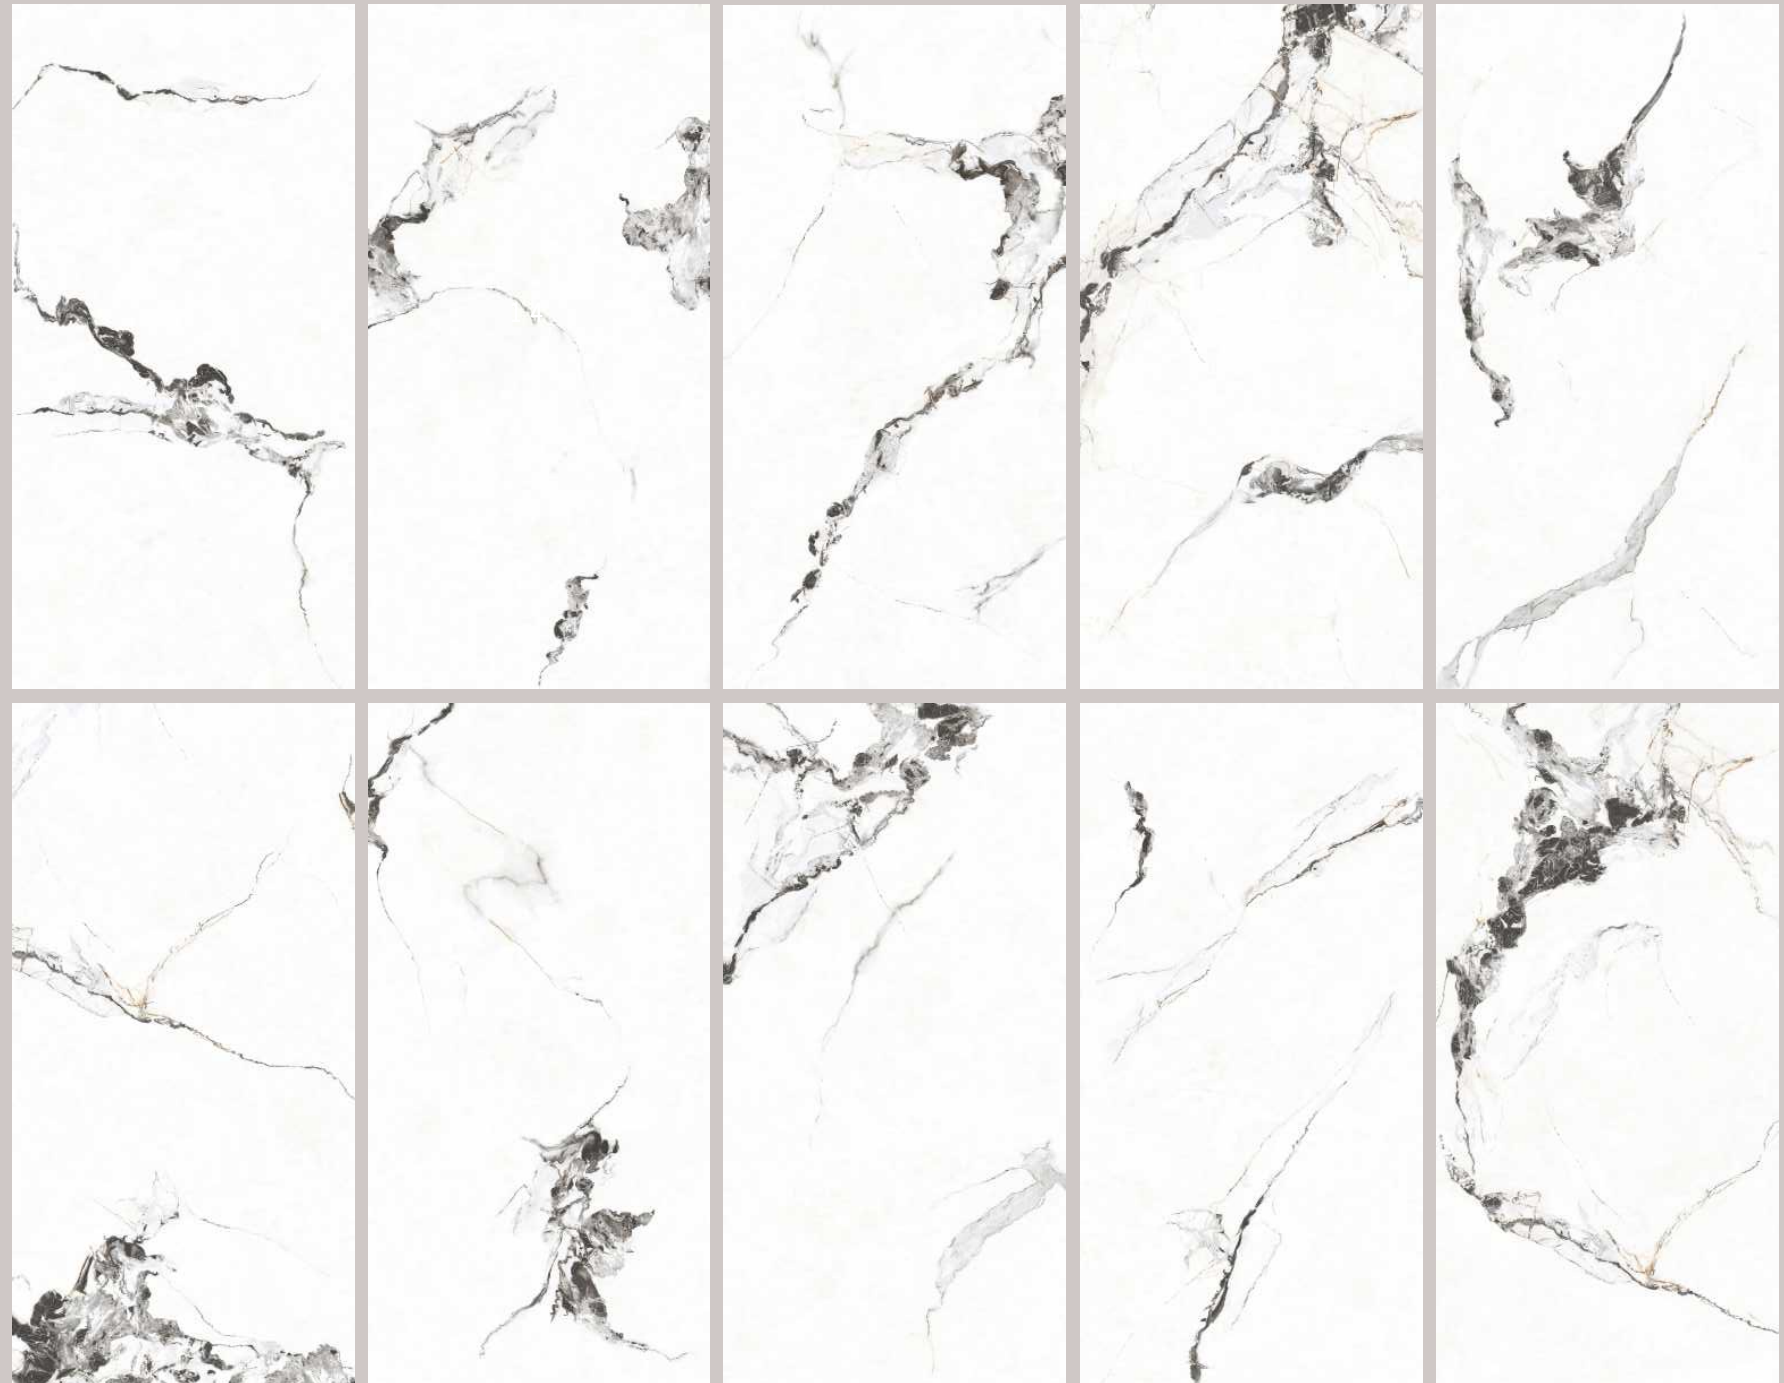

shine your brightest

Louis Beige

Laxer White

Glossy

shine your brightest

600x1200mm
GLAZED VITRIFIED TILES

Laxer White

AMAZING
EXPERIENCE