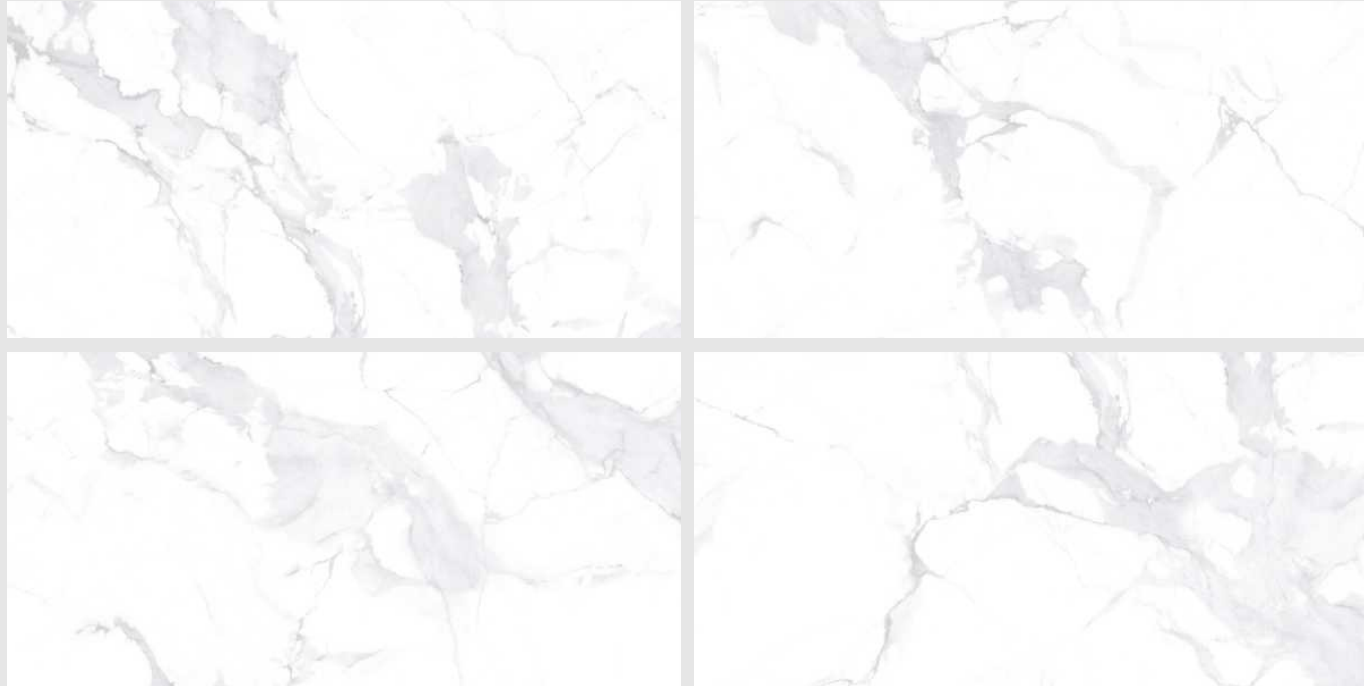

Glossy

shine your brightest

Kumbha Grey