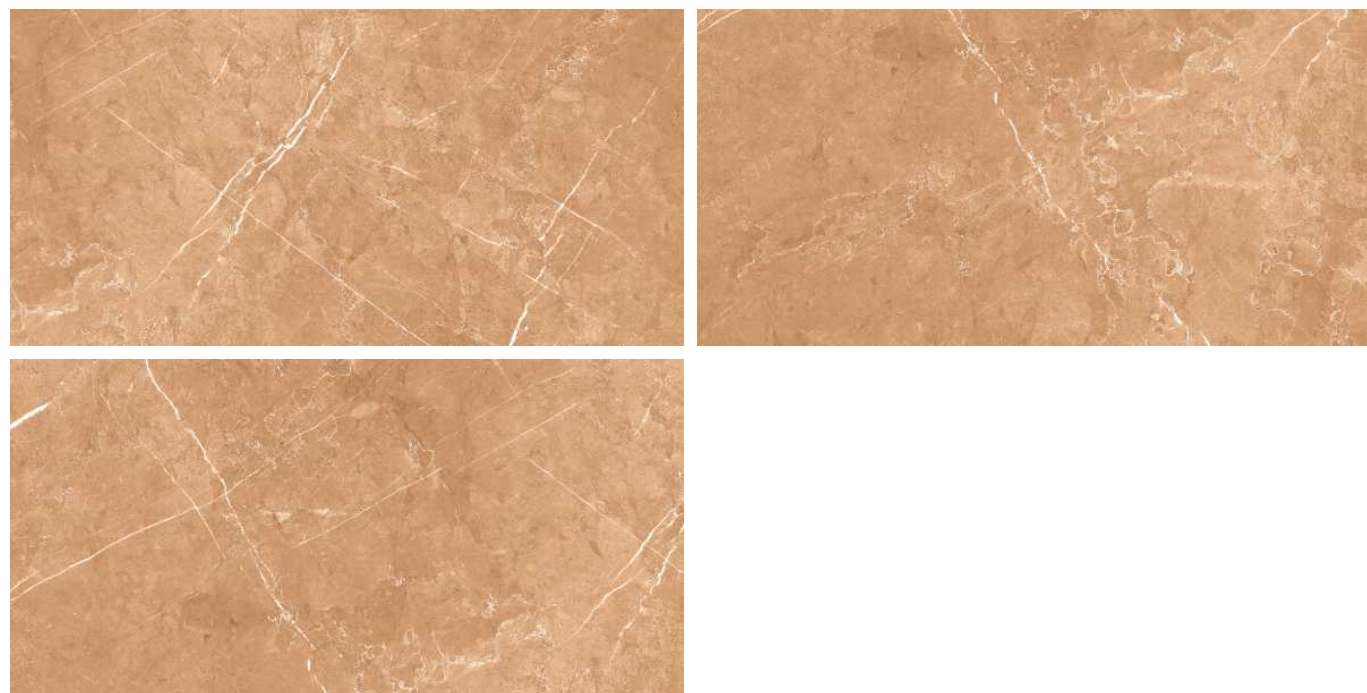

Glossy

shine your brightest

Armani claro bronze