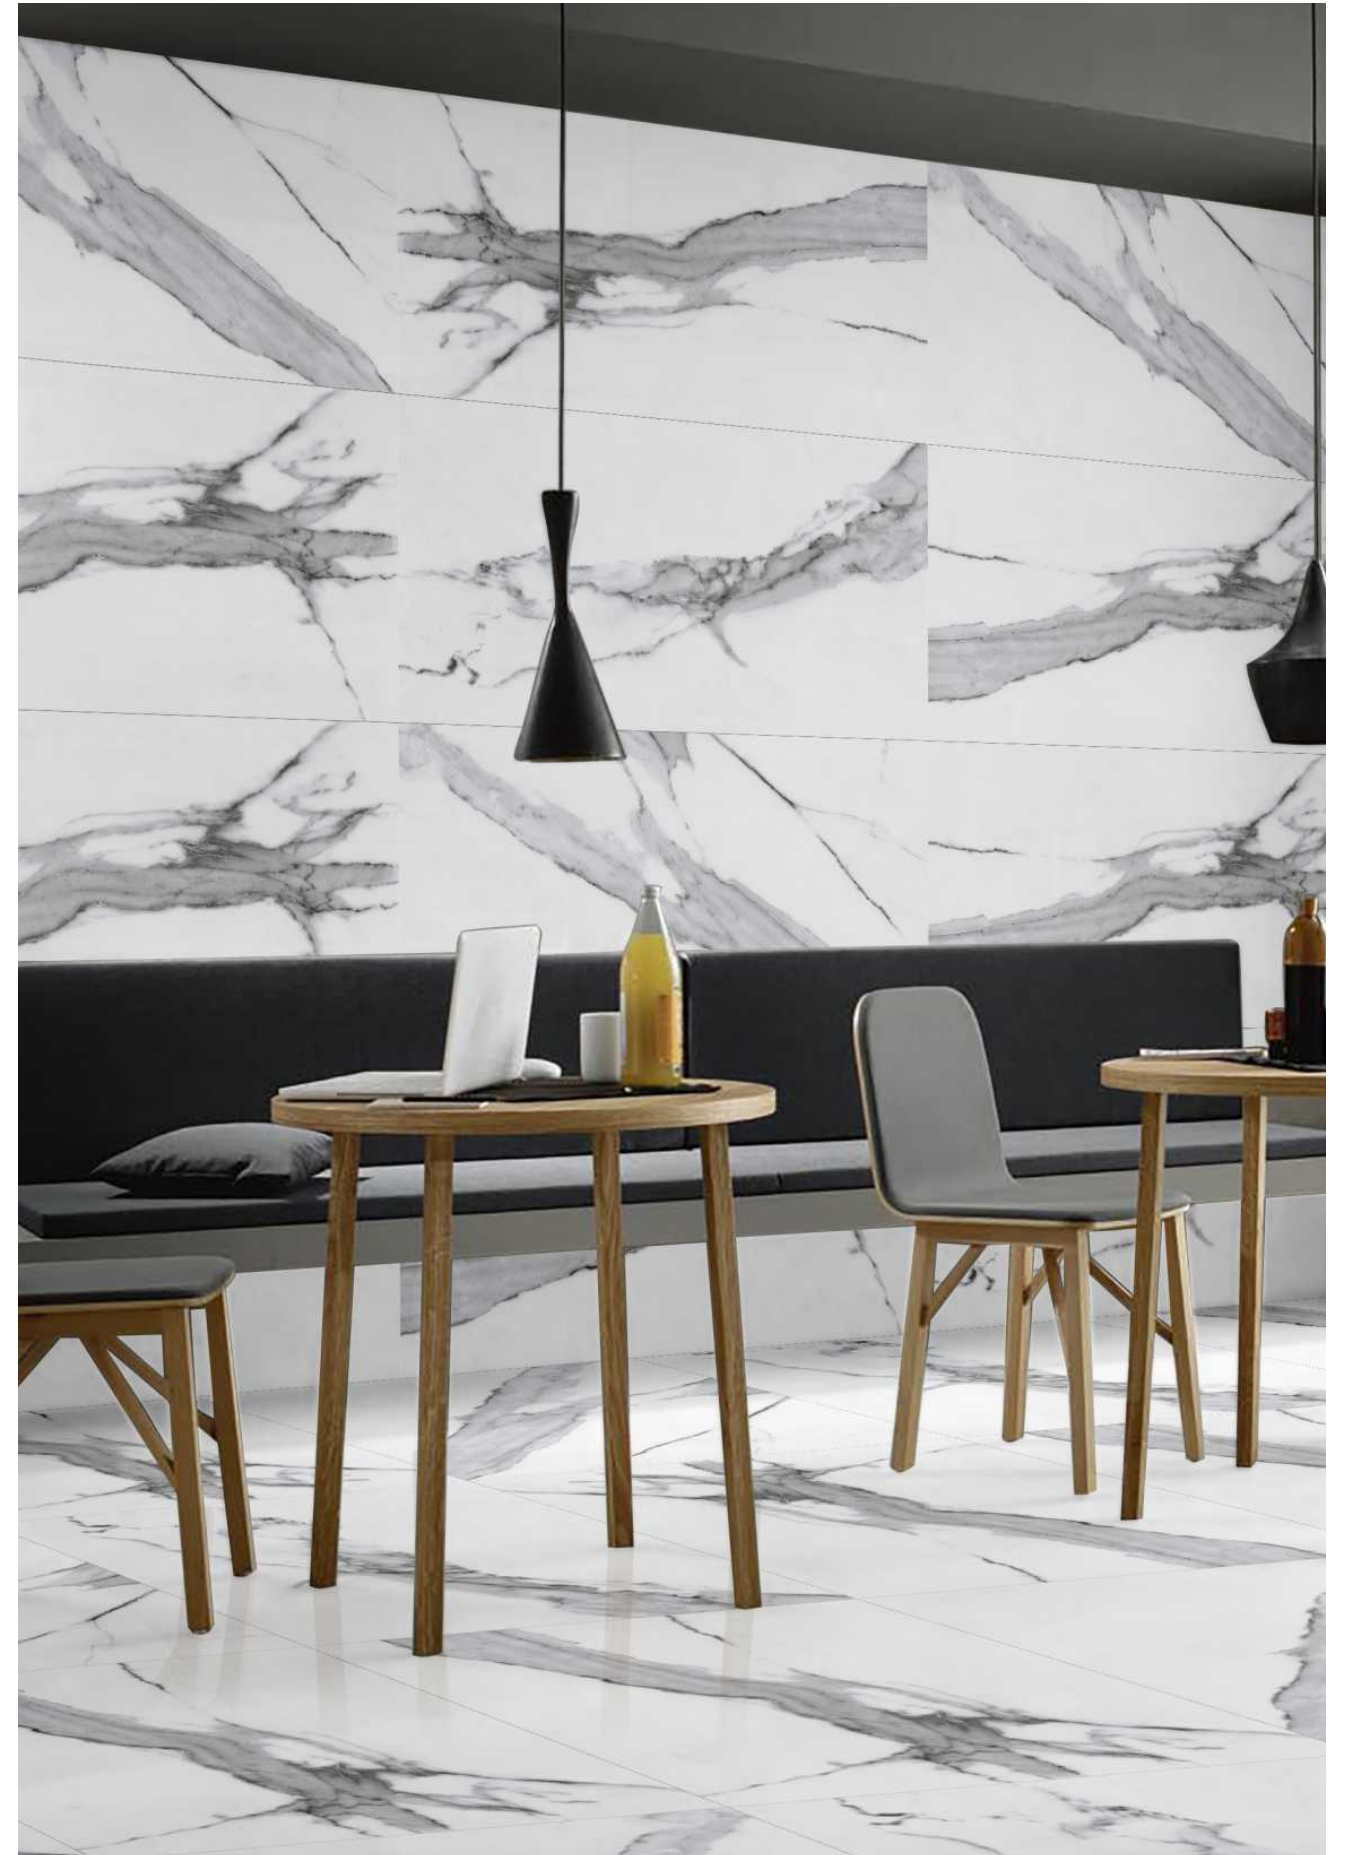

600x1200mm
GLAZED VITRIFIED TILES

Canberra Stone

Glossy

shine your brightest

Carma Tan

Glossy

shine your brightest

Casper Lava