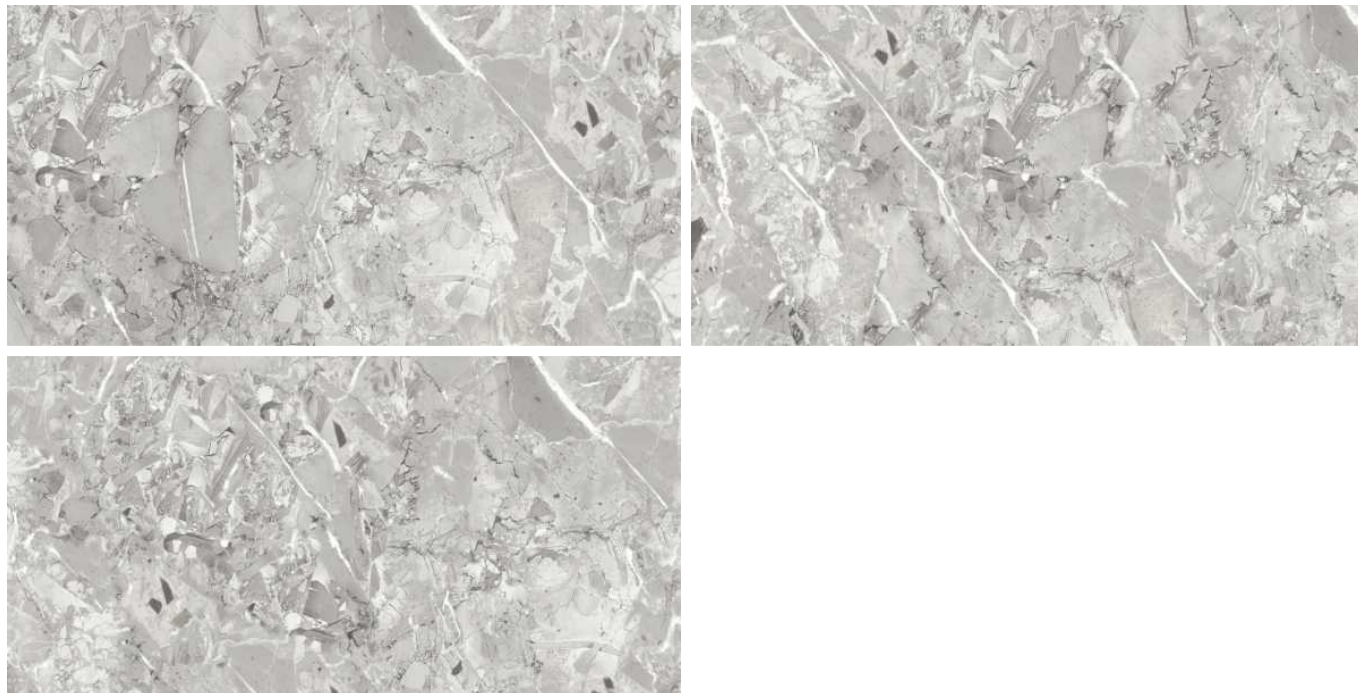

shine your brightest

Cartian Grey

Glossy

shine your brightest

Cartian Beige

Cartian Cafe

600x1200mm
GLAZED VITRIFIED TILES

Cartian Cafe