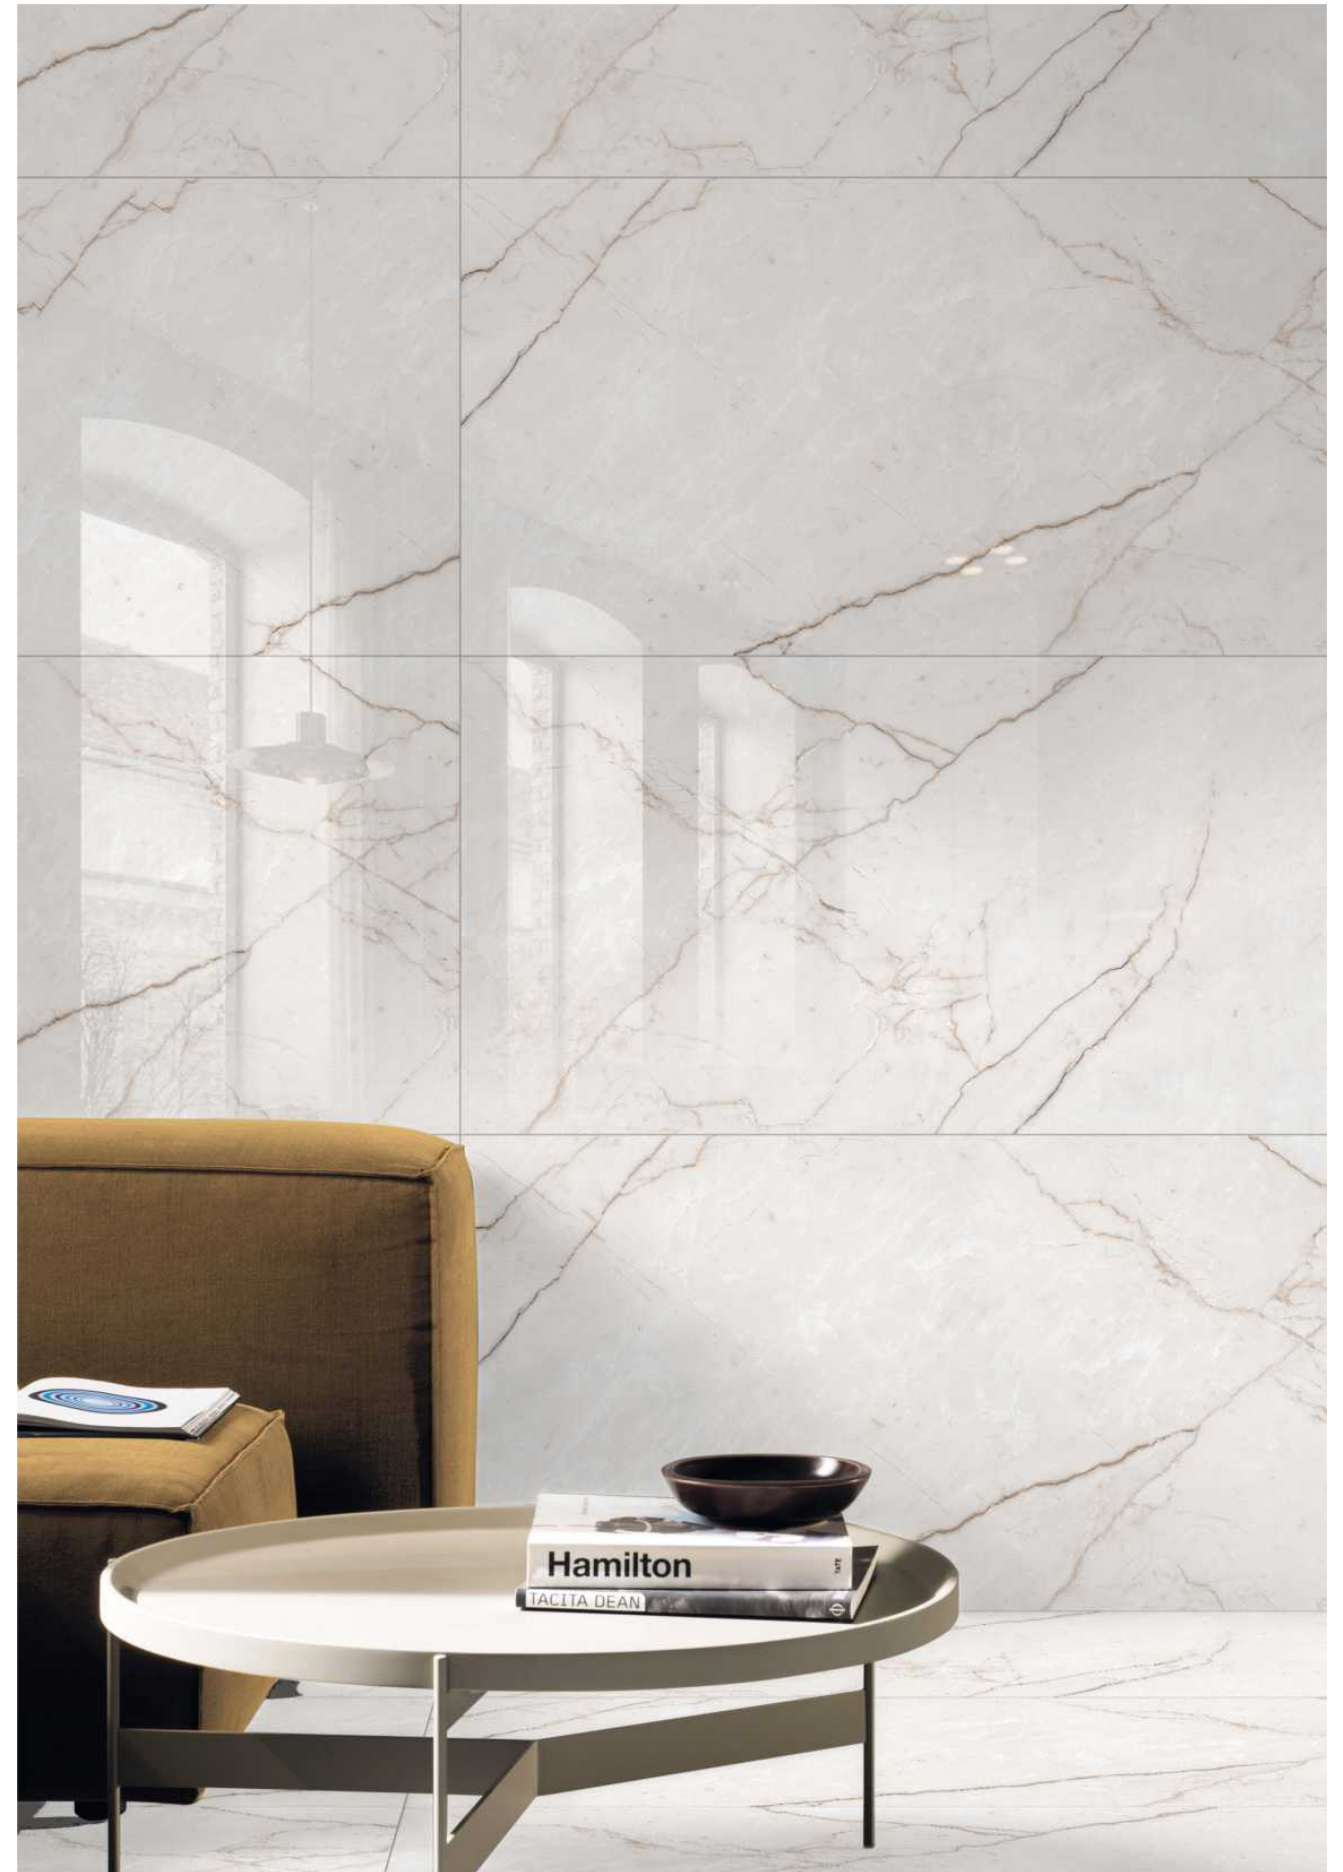

600x1200mm
GLAZED VITRIFIED TILES

Antique onyx bianco

Glossy

shine your brightest

Antique onyx Ivory

Glossy

shine your brightest

Antique Ice